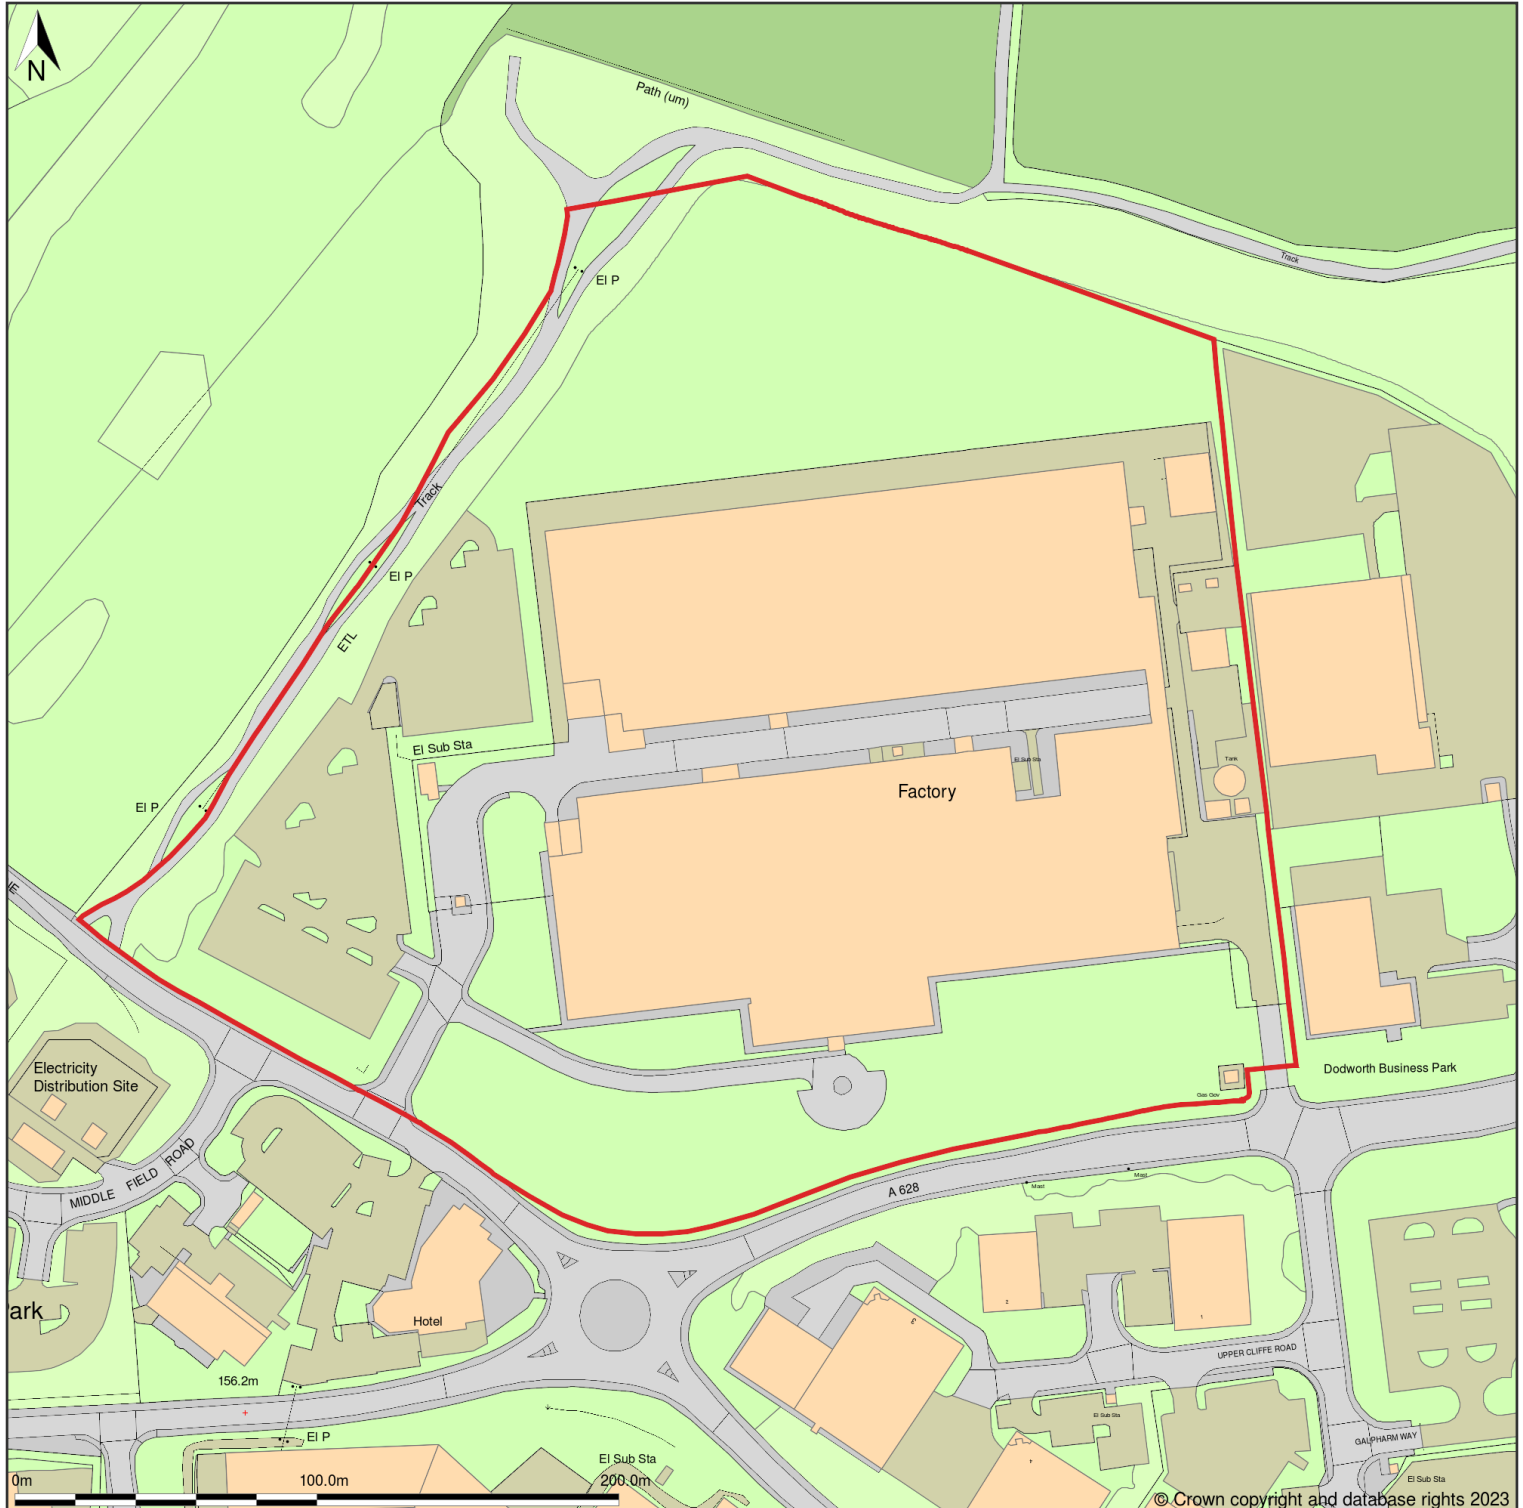

Koyo Bearings, Elmhirst Lane, Dodworth, Barnsley, S75 4LD

Location Plan shows area bounded by: 430681.64, 405567.38 431181.64, 406067.38 (at a scale of 1:2500), OSGridRef: SE3093 581. The representation of a road, track or path is no evidence of a right of way. The representation of features as lines is no evidence of a property boundary.

Produced on 3rd May 2023 from the Ordnance Survey National Geographic Database and incorporating surveyed revision available at this date. Reproduction in whole or part is prohibited without the prior permission of Ordnance Survey. © Crown copyright 2023. Supplied by [www.buyaplan.co.uk](http://www.buyaplan.co.uk) a licensed Ordnance Survey partner (100053143). Unique plan reference: #00817393-13E404.