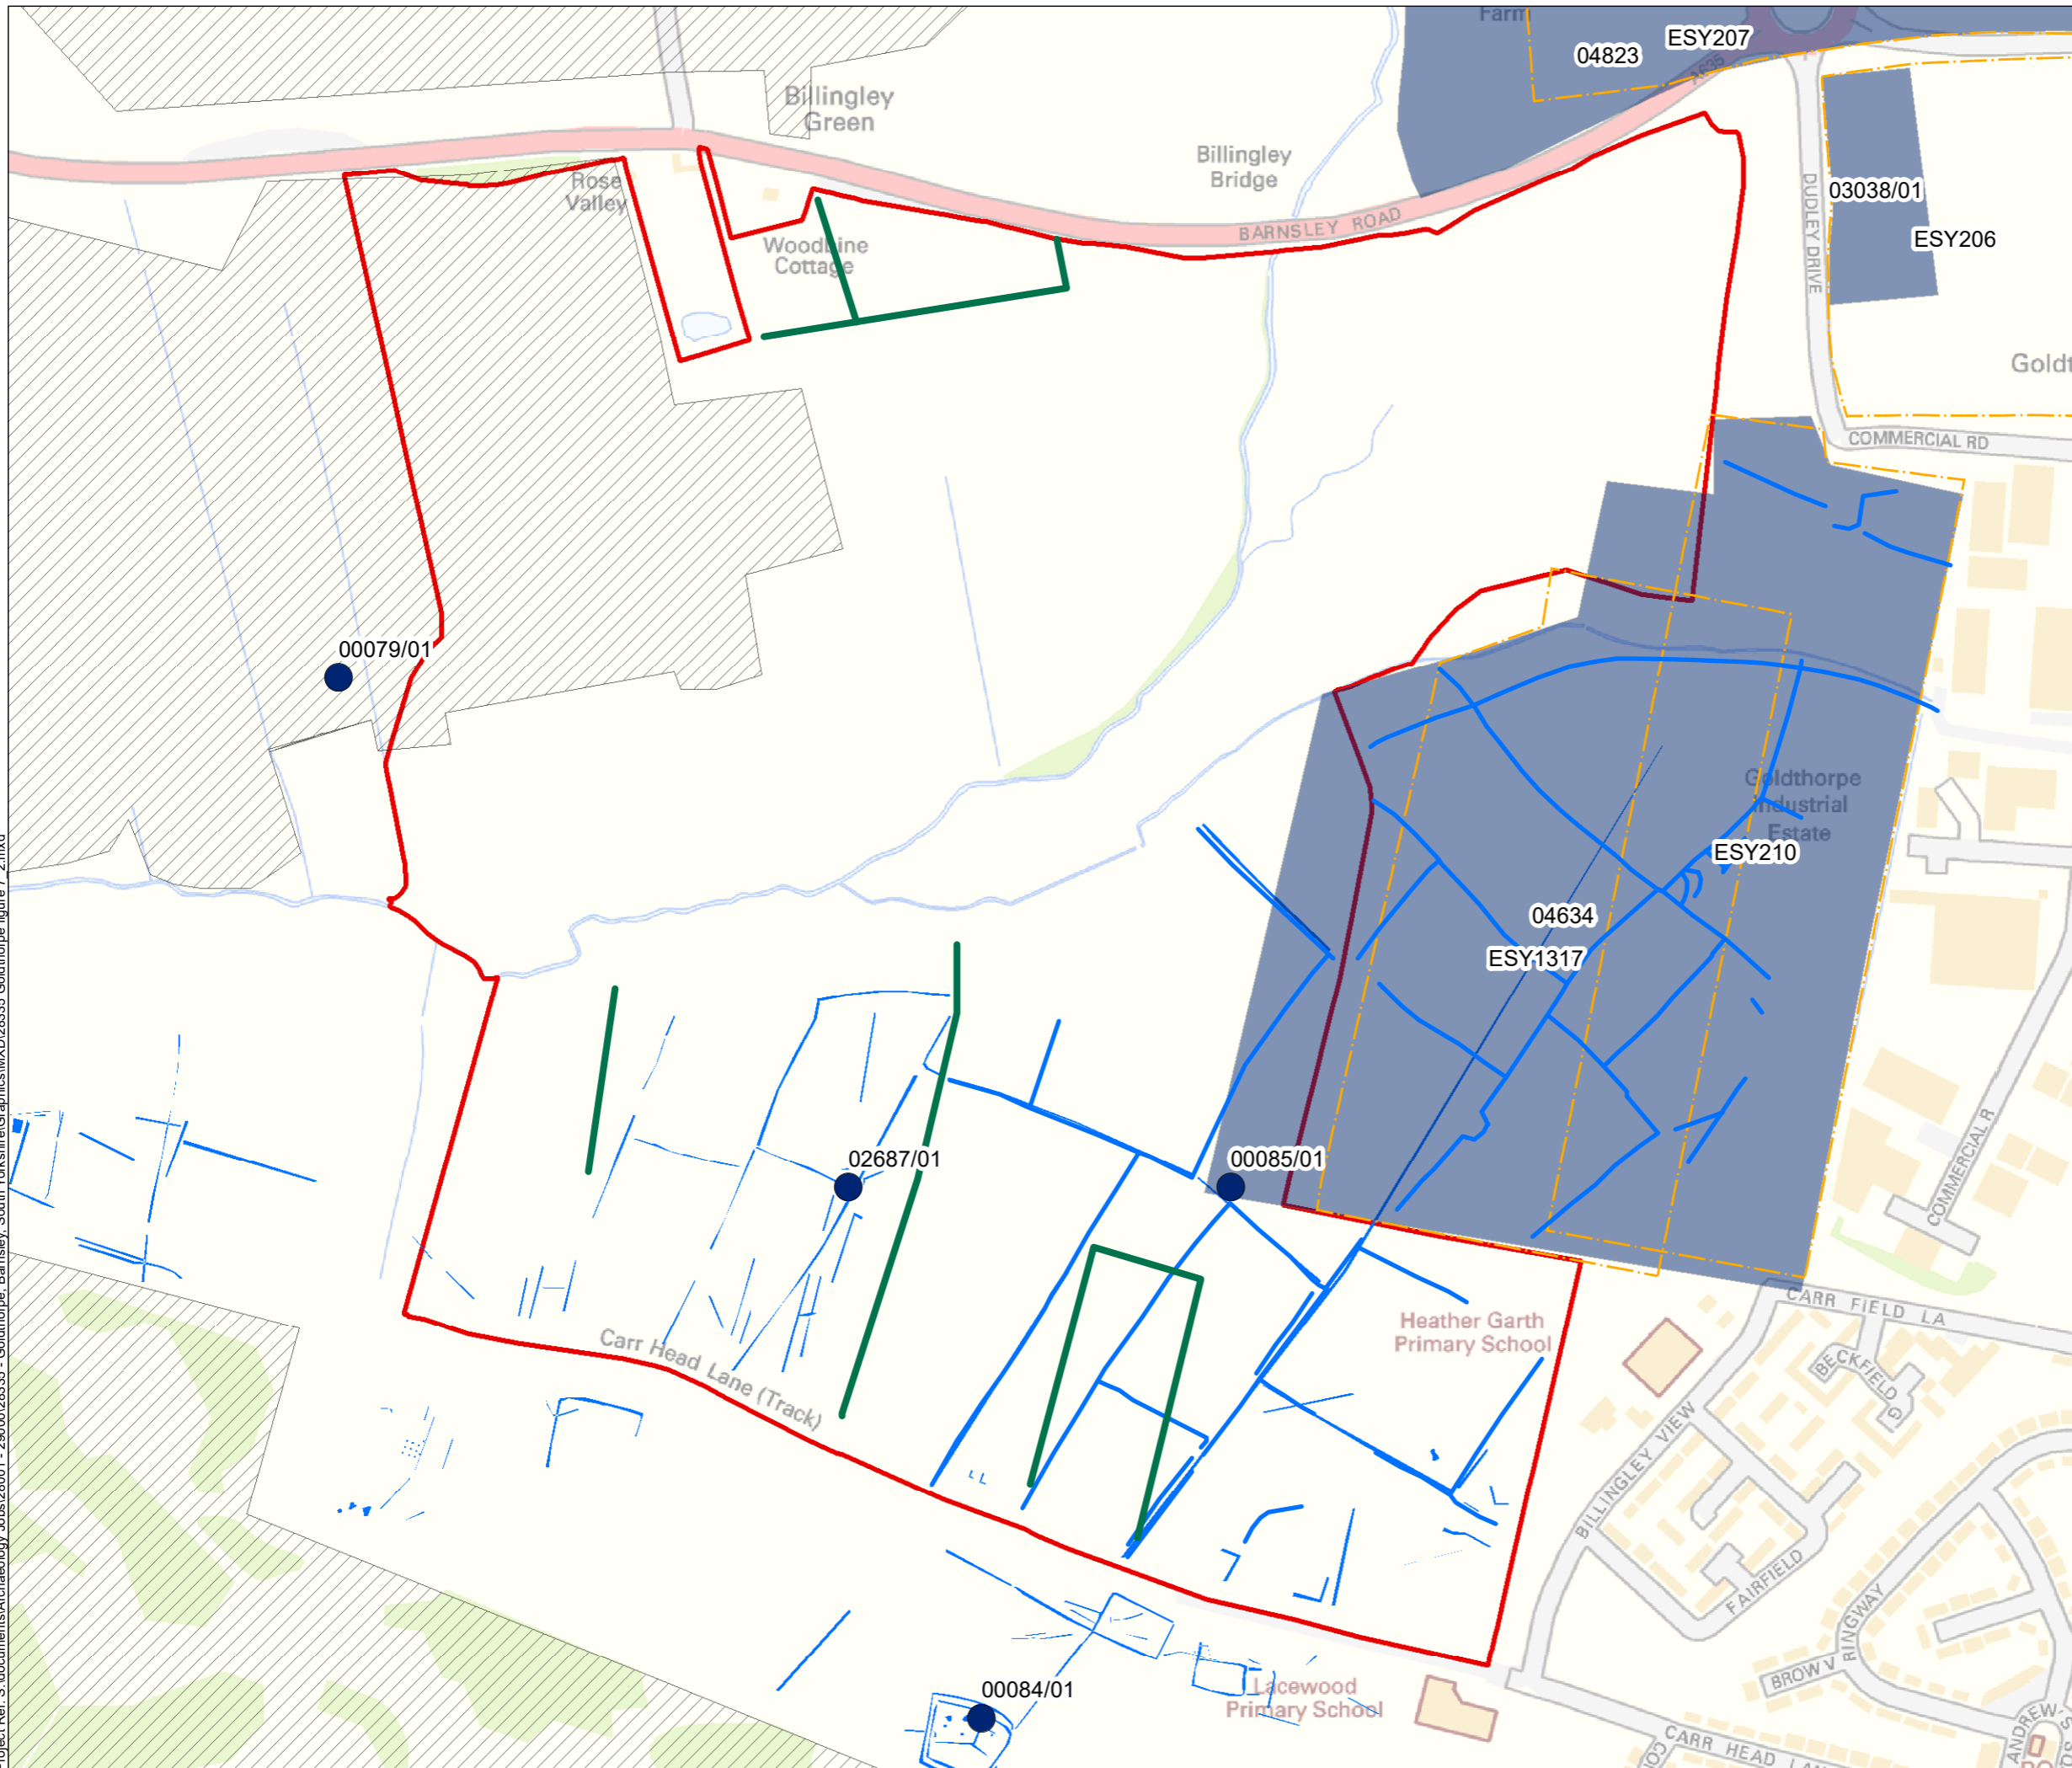

Project Ref: S:\documents\Archaeology_Jobs\28001 - 29000\28335 - Goldthorpe, Barnsley, South Yorkshire\Graphics\MXD\28335 Goldthorpe figure 7_2.mxd

Legend

- Site
- HER Point
- Iron Age/ Romano-British Field System
Based on Geophysical Survey, Cropmarks and Intrusive works
- MonPoly
- EventPoly
- Important Hedgerow
- Former Opencast Colliery

Figure 7.2
Non-Designated Heritage Assets and Fieldwork