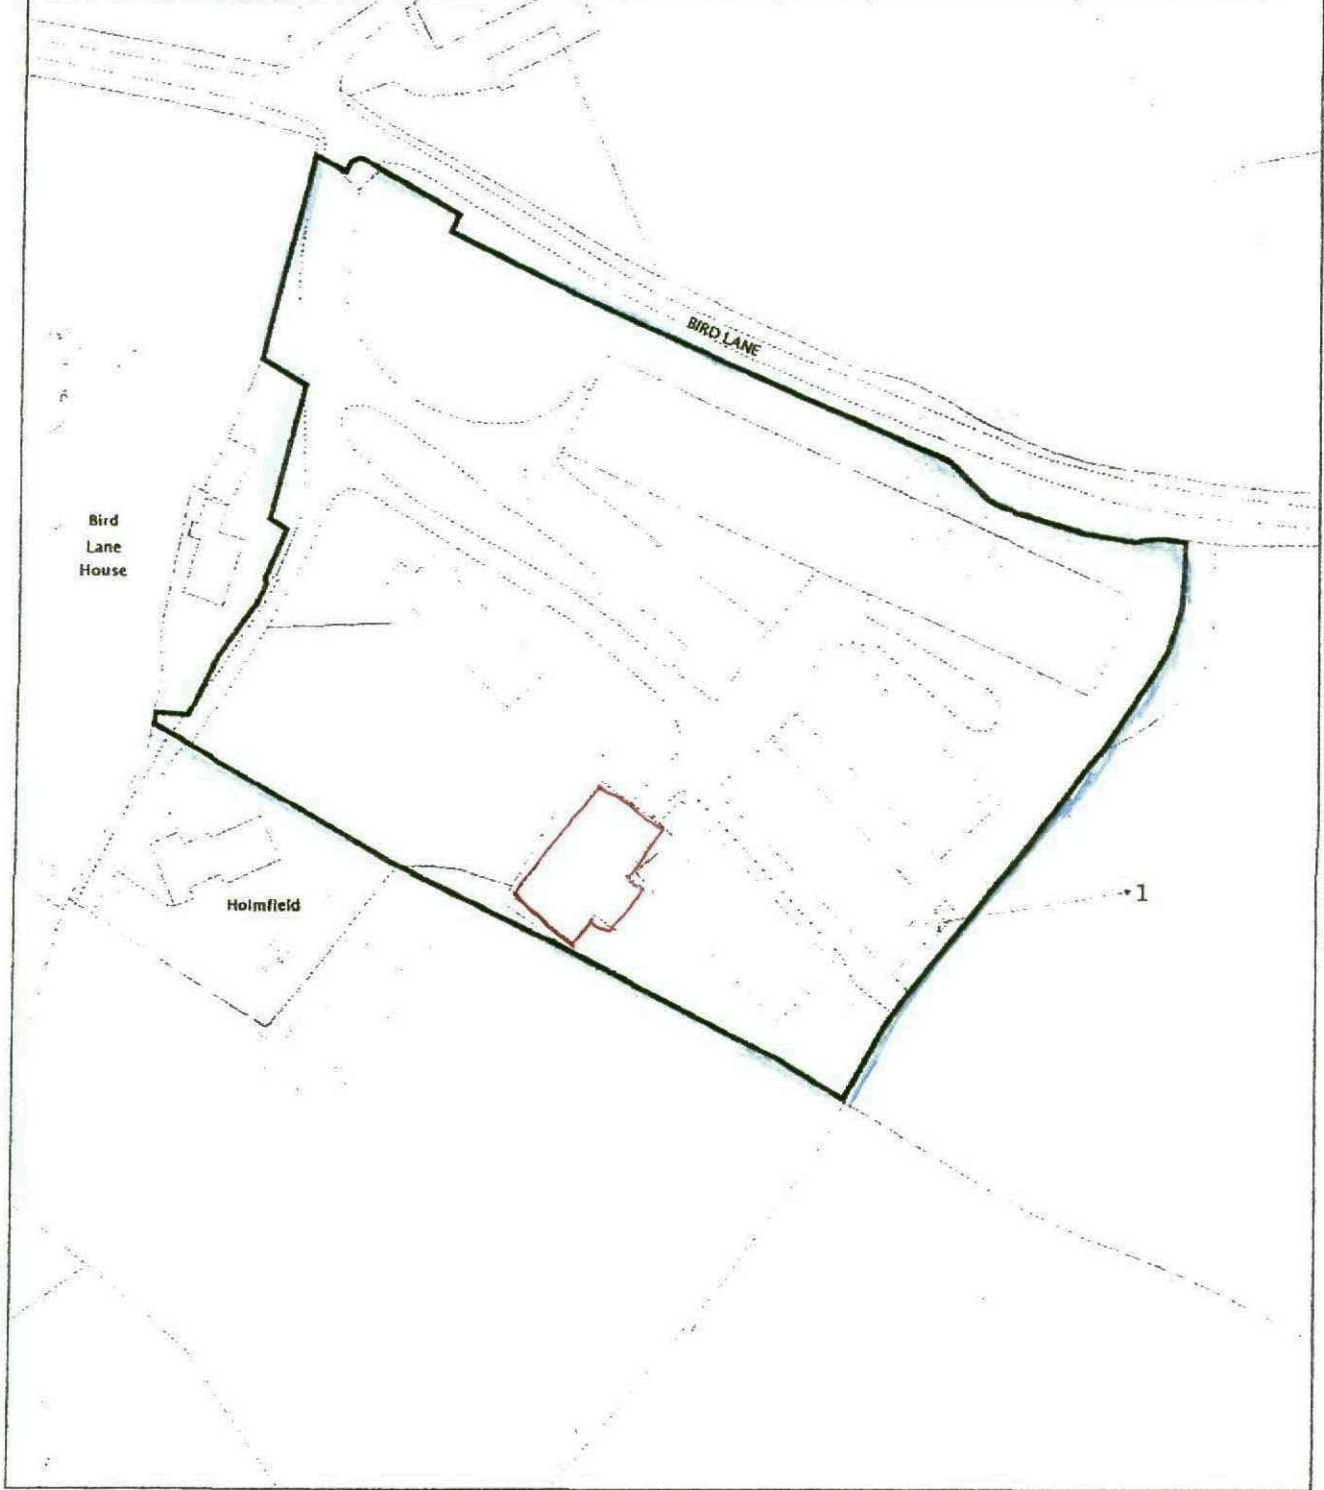

TITLE NUMBER

SYK502059

SOUTH YORKSHIRE : BARNESLEY

ORDNANCE SURVEY MAP REFERENCE: SE2802SW

SCALE: 1:1250

CCROWN COPYRIGHT. Produced by HMLR. Further reproduction in whole or in part is prohibited without the prior written permission of Ordnance Survey. Licence Number GD272728.