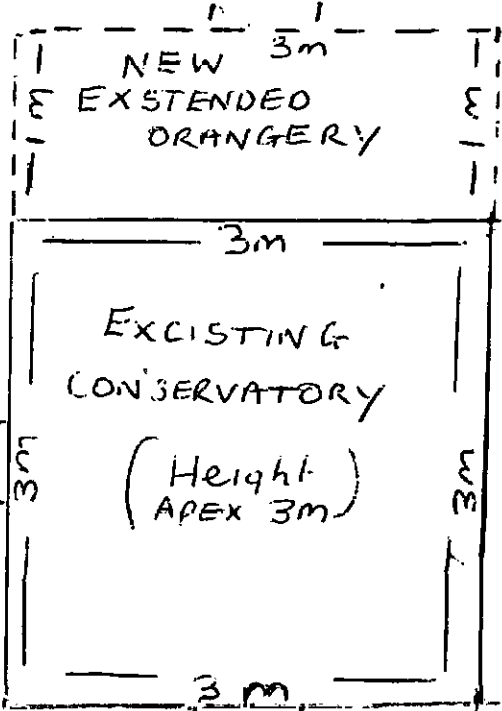

HOUSEHOLDER FENCE 8m  
FENCE HEIGHT AROUND PERIMETER 6 FT

Flower Bed

NEIGHBOUR'S OUTER FENCE 10.5m

PLANT BORDER

HOUSE HOLDER FENCE

0.900