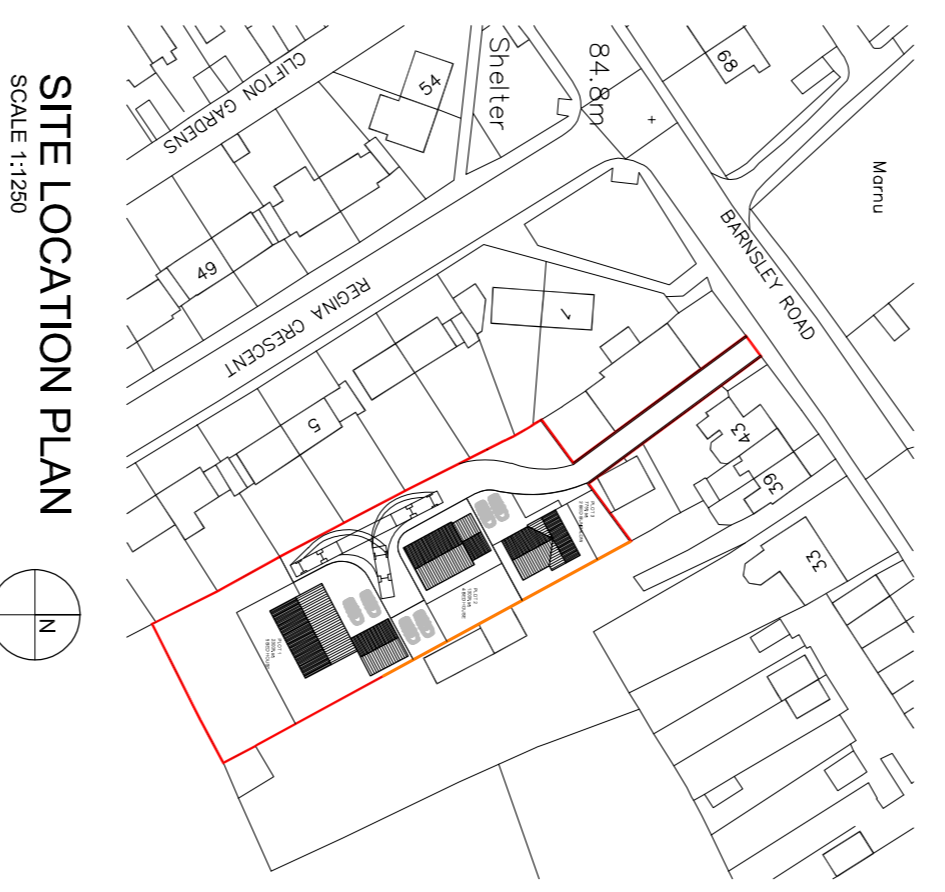

SITE LOCATION PLAN
SCALE 1:250

Sheffield - Manchester
www.codastudios.co.uk
0114 2794931
hello@codastudios.co.uk

Louise Hatley Client
Bireley Job

Drawn	Checked	Date	Scale	A1 Issue	A1 Issue
AH		07/2019		-	A3 SHOWIN

Revision	Drawing Status	Drawing Number
-	PLANNING	2702-002