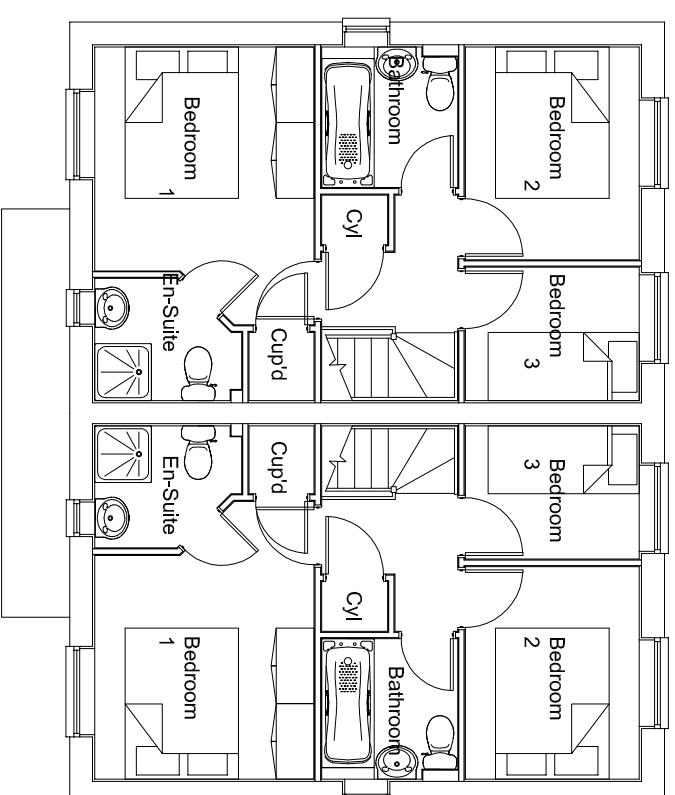

Front Elevation

Side Elevation

Rear Elevation

Side Elevation

Ground Floor Layout

First Floor Layout

PERSIMMON
Together, we make a home

Persimmon Homes West Yorkshire
Tel: 0113 2409726
Fax: 0113 2408967
3 Hepton Court,
York Road,
Leeds,
LS9 6PW

HANBURY PAIR STD ROOF

Drawing
Number

106-HANPST-V

Scale

1:100

Drawn By CAH

JUNE 12