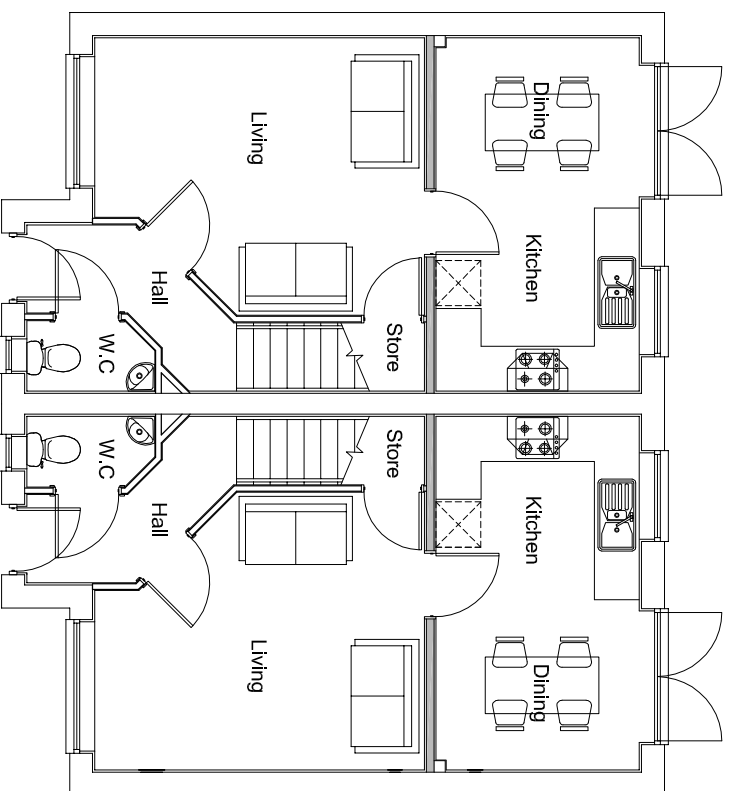

Front Elevation

Side Elevation

Rear Elevation

Side Elevation

Ground Floor Layout

First Floor Layout

PERSIMMON
Together, we make a home

Persimmon Homes West Yorkshire
Tel: 0113 2409726
Fax: 0113 2408967
3 Hepton Court,
York Road,
Leeds,
LS9 6PW

HANBURY PAIR STD ROOF

Drawing
Number

106-HANPST-V

Scale

1:100

Drawn By CAH

JUNE 12