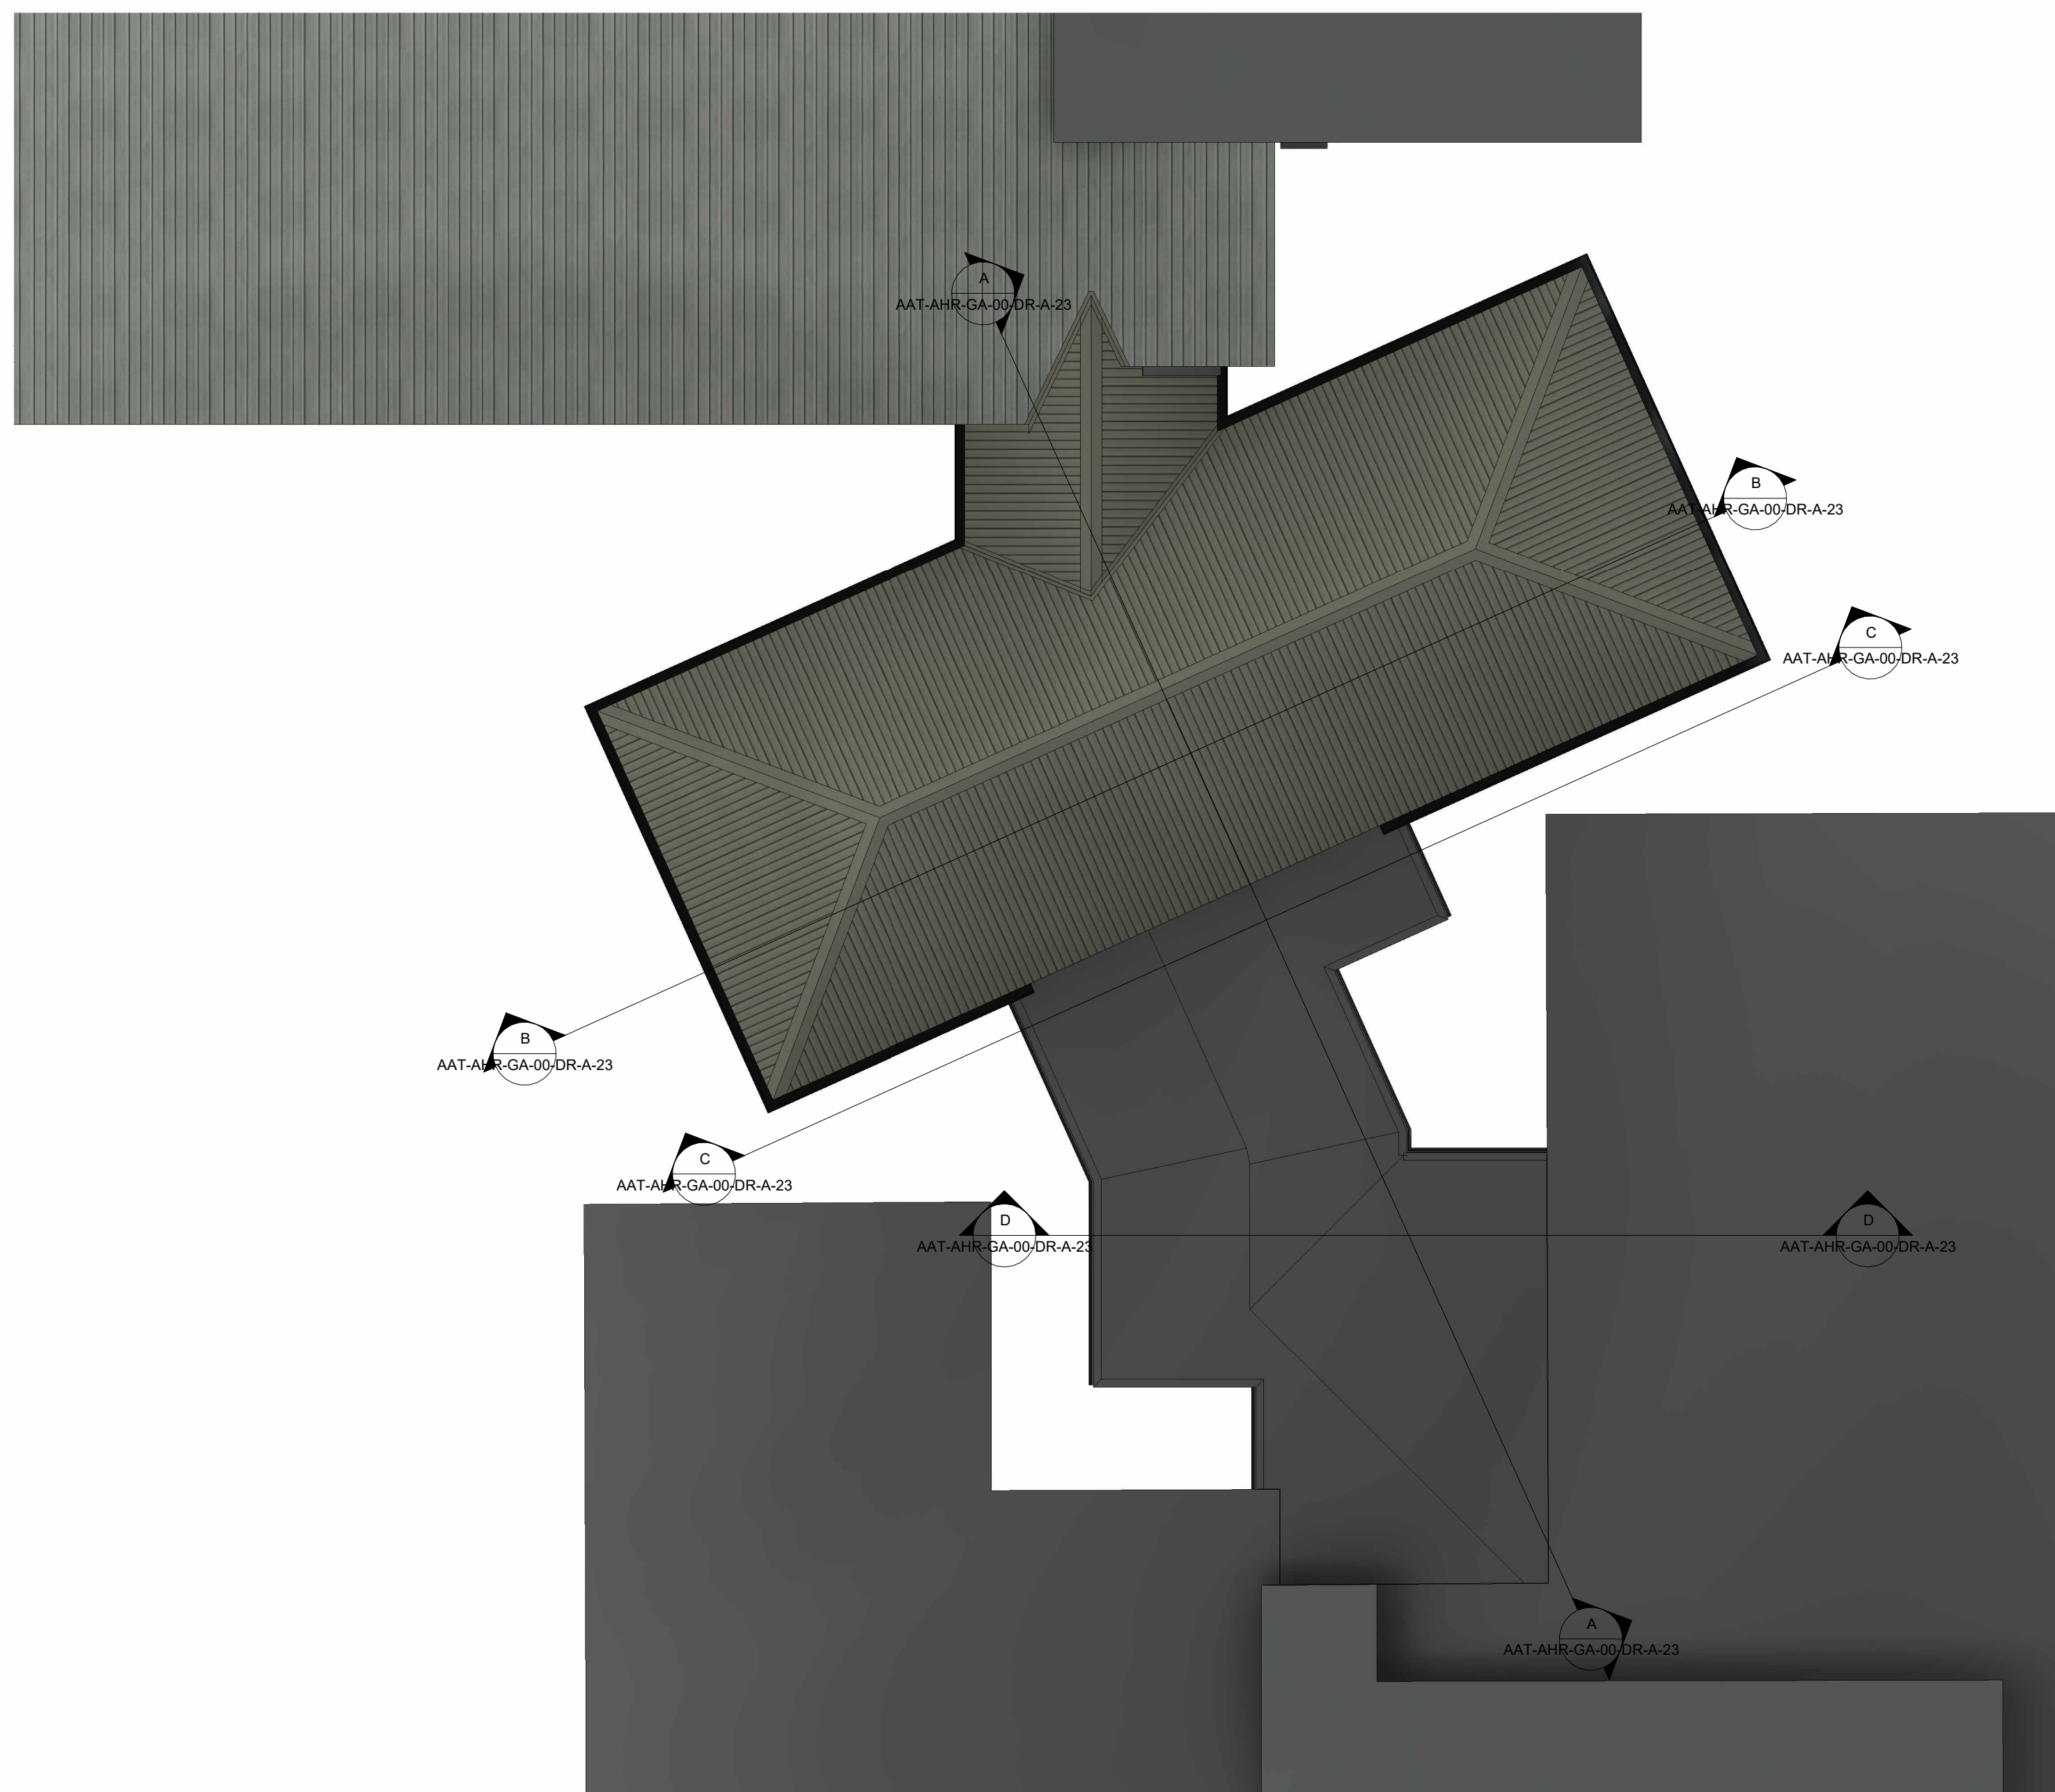

Notes

THIS DRAWING READ IN CONJUNCTION WITH :

Link Roof Plan As Proposed
1 : 100

1	General Updates	22/10/25	DH	PD
Rev	Description	Date	Dr by	App by
	date created			approved by
	DH	16/10/25		PD

AHR
AHR Building Consultancy Ltd
Norwich Union House
High Street
Huddersfield
HD1 2LF
United Kingdom

client name			
ASTREA ACADEMY TRUST			
project			
Gooseacre Primary Academy School Redevelopment Works			
drawing			
Link Roof Plan As Proposed			
computer file	plot date		
K:\BC\H\2025\2025-0532-001 - Gooseacre Primary Academy Redevelopment Works\Design\Rev\051127_Sep_3_2025_0532-001_DH_2025_05A.rvt			
project number	scale		
2025.00338.000	1 : 100 @A1		
drawing number	rev	issue status	
AAT-AHR-GA-00-DR-A-16	1