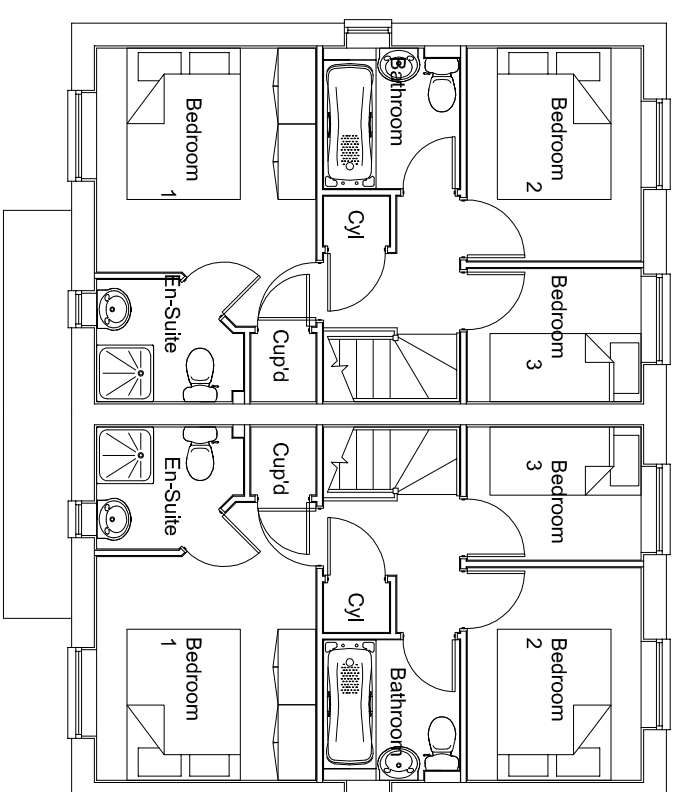

Front Elevation

Side Elevation

Rear Elevation

Side Elevation

Ground Floor Layout

First Floor Layout

**PERSIMMON**  
Together, we make a home

**Persimmon Homes West Yorkshire**  
Tel: 0113 2409726  
Fax: 0113 2408967  
3 Hepton Court,  
York Road,  
Leeds,  
LS9 6PW

**HANBURY PAIR**

**Drawing  
Number**

108-HANPH-OPV

**Scale**

1:100

**Drawn By** CAH

**JUNE 12**