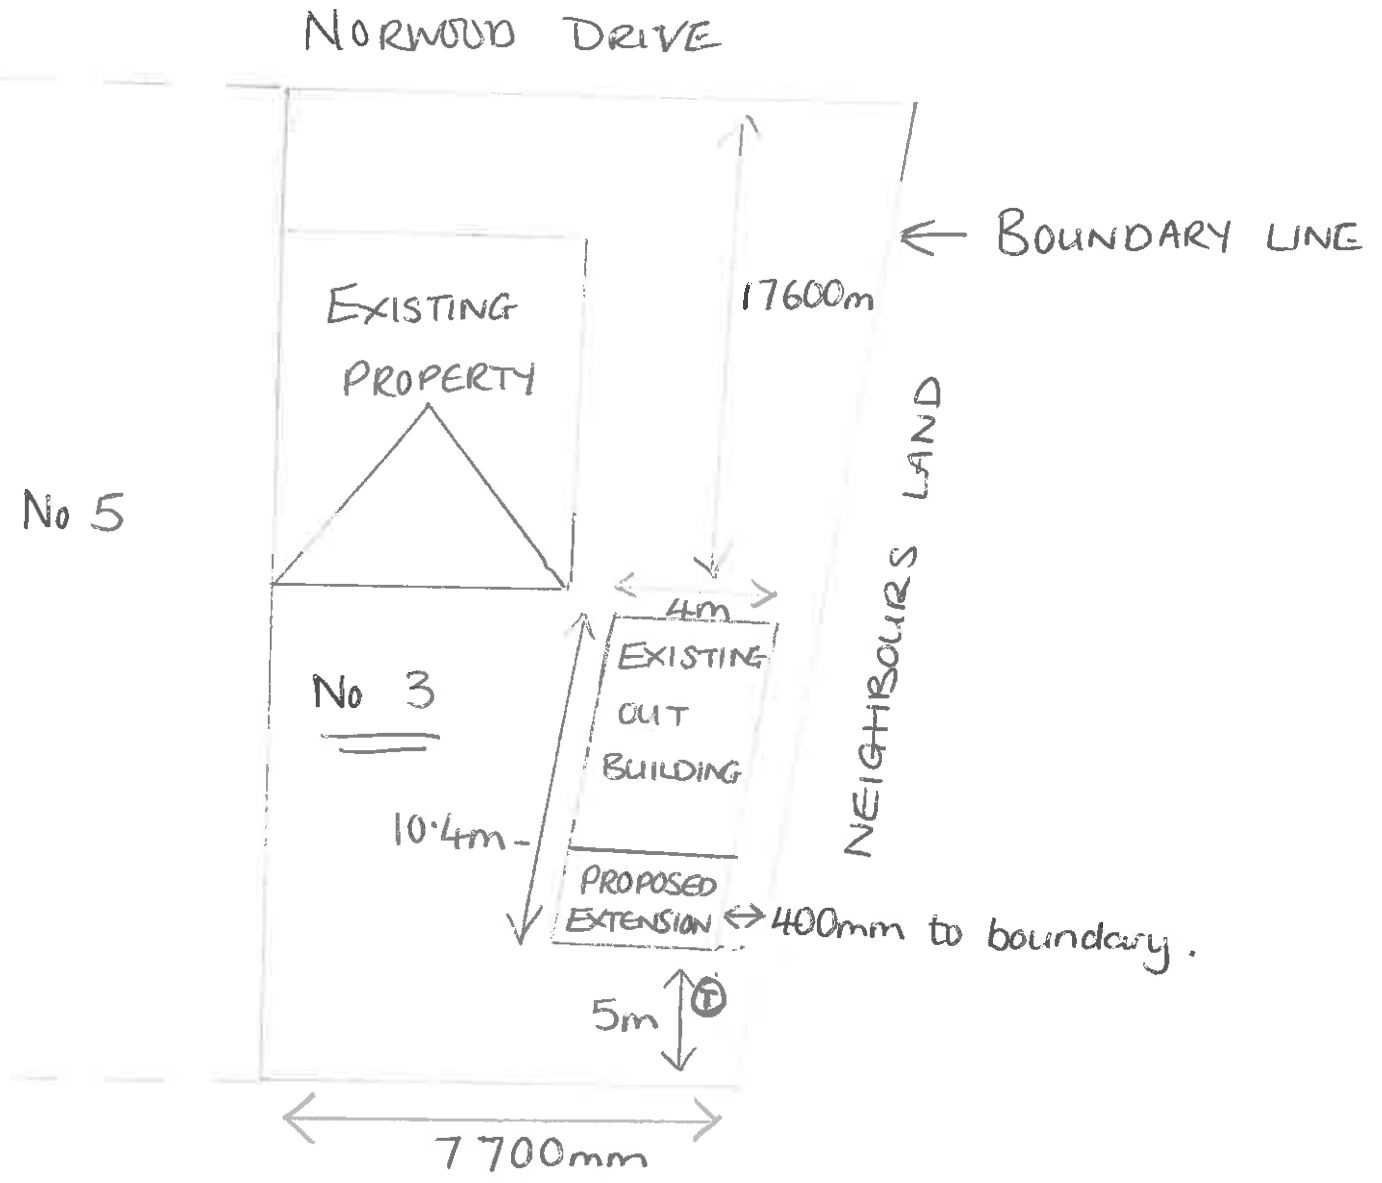

SITE PLAN

Ⓣ Tree 1.2m
From proposed extension

PROPOSED PLAN FOR EXTENSION
TO EXISTING GARAGE / STORE
3 NORWOOD DRIVE BRIERLEY
BARNSELY S. YORKS S12 9EG