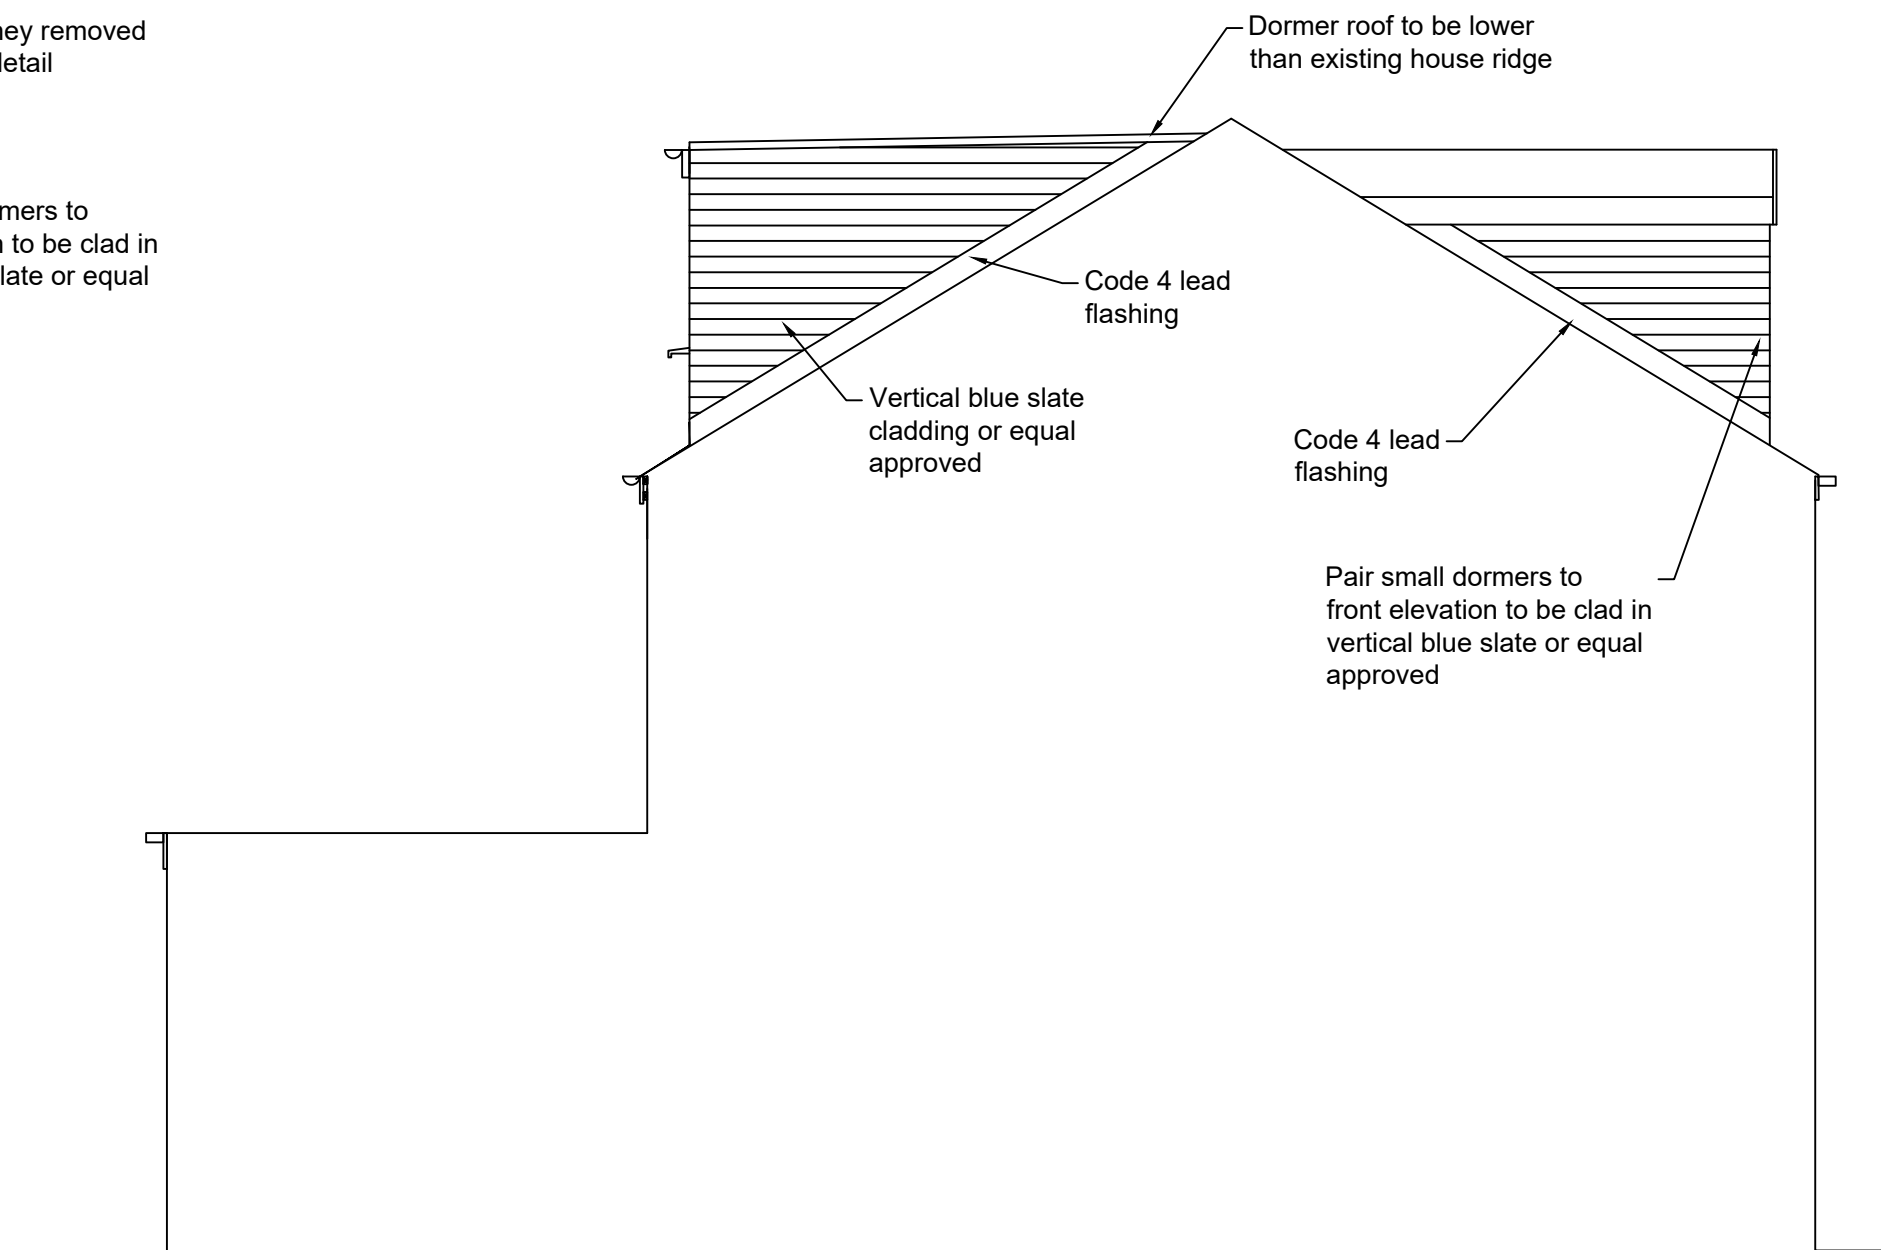

Proposed front elevation
1:50

Proposed side elevation
1:50

Revisions	B. Plans amended and dormer bedroom amended	18-03-21
This drawing is for planning permission only and is not a construction drawing.		
Drawing Title	PROPOSED-FRONT-AND-SIDE-ELEVATION	
Job No. - Dwg No.	NW/2021/5	-
Client:	Mr & Mrs Wright 31 Belle Green Lane Cuckworth, Barnsley S72 8LU	
Scale:	1:50	