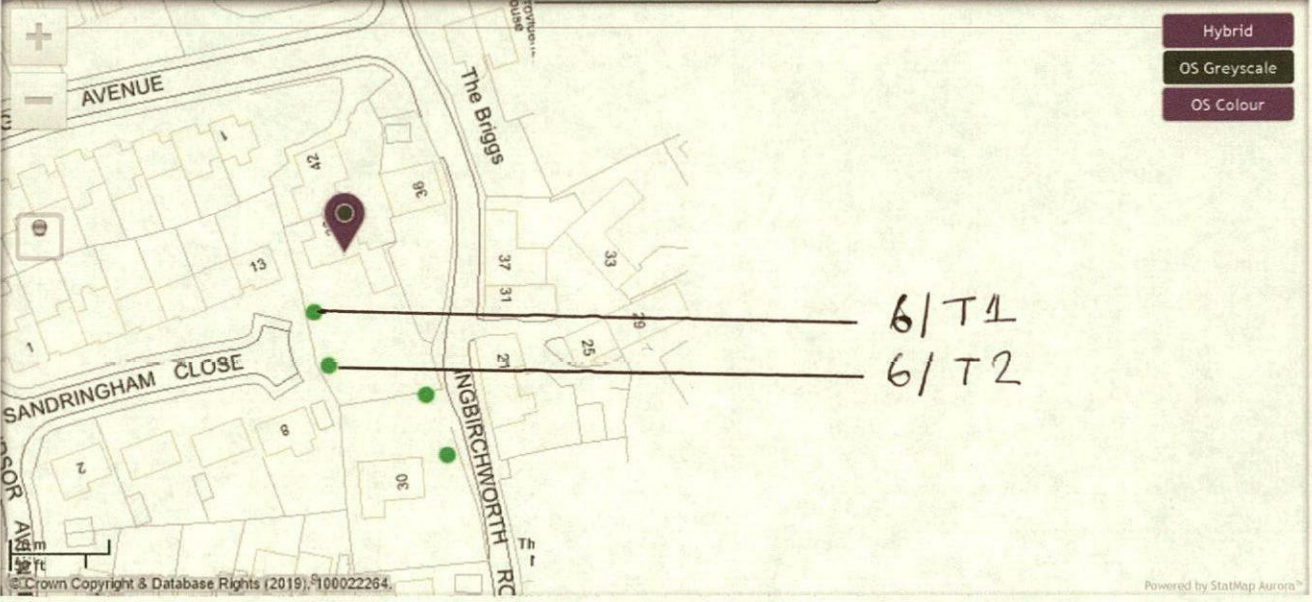

Location: Alerts CHWORTH ROAD, THURLSTONE, SHEFFIELD, S36 9QN

© 2019 Barnsley Metropolitan Borough Council. All rights reserved