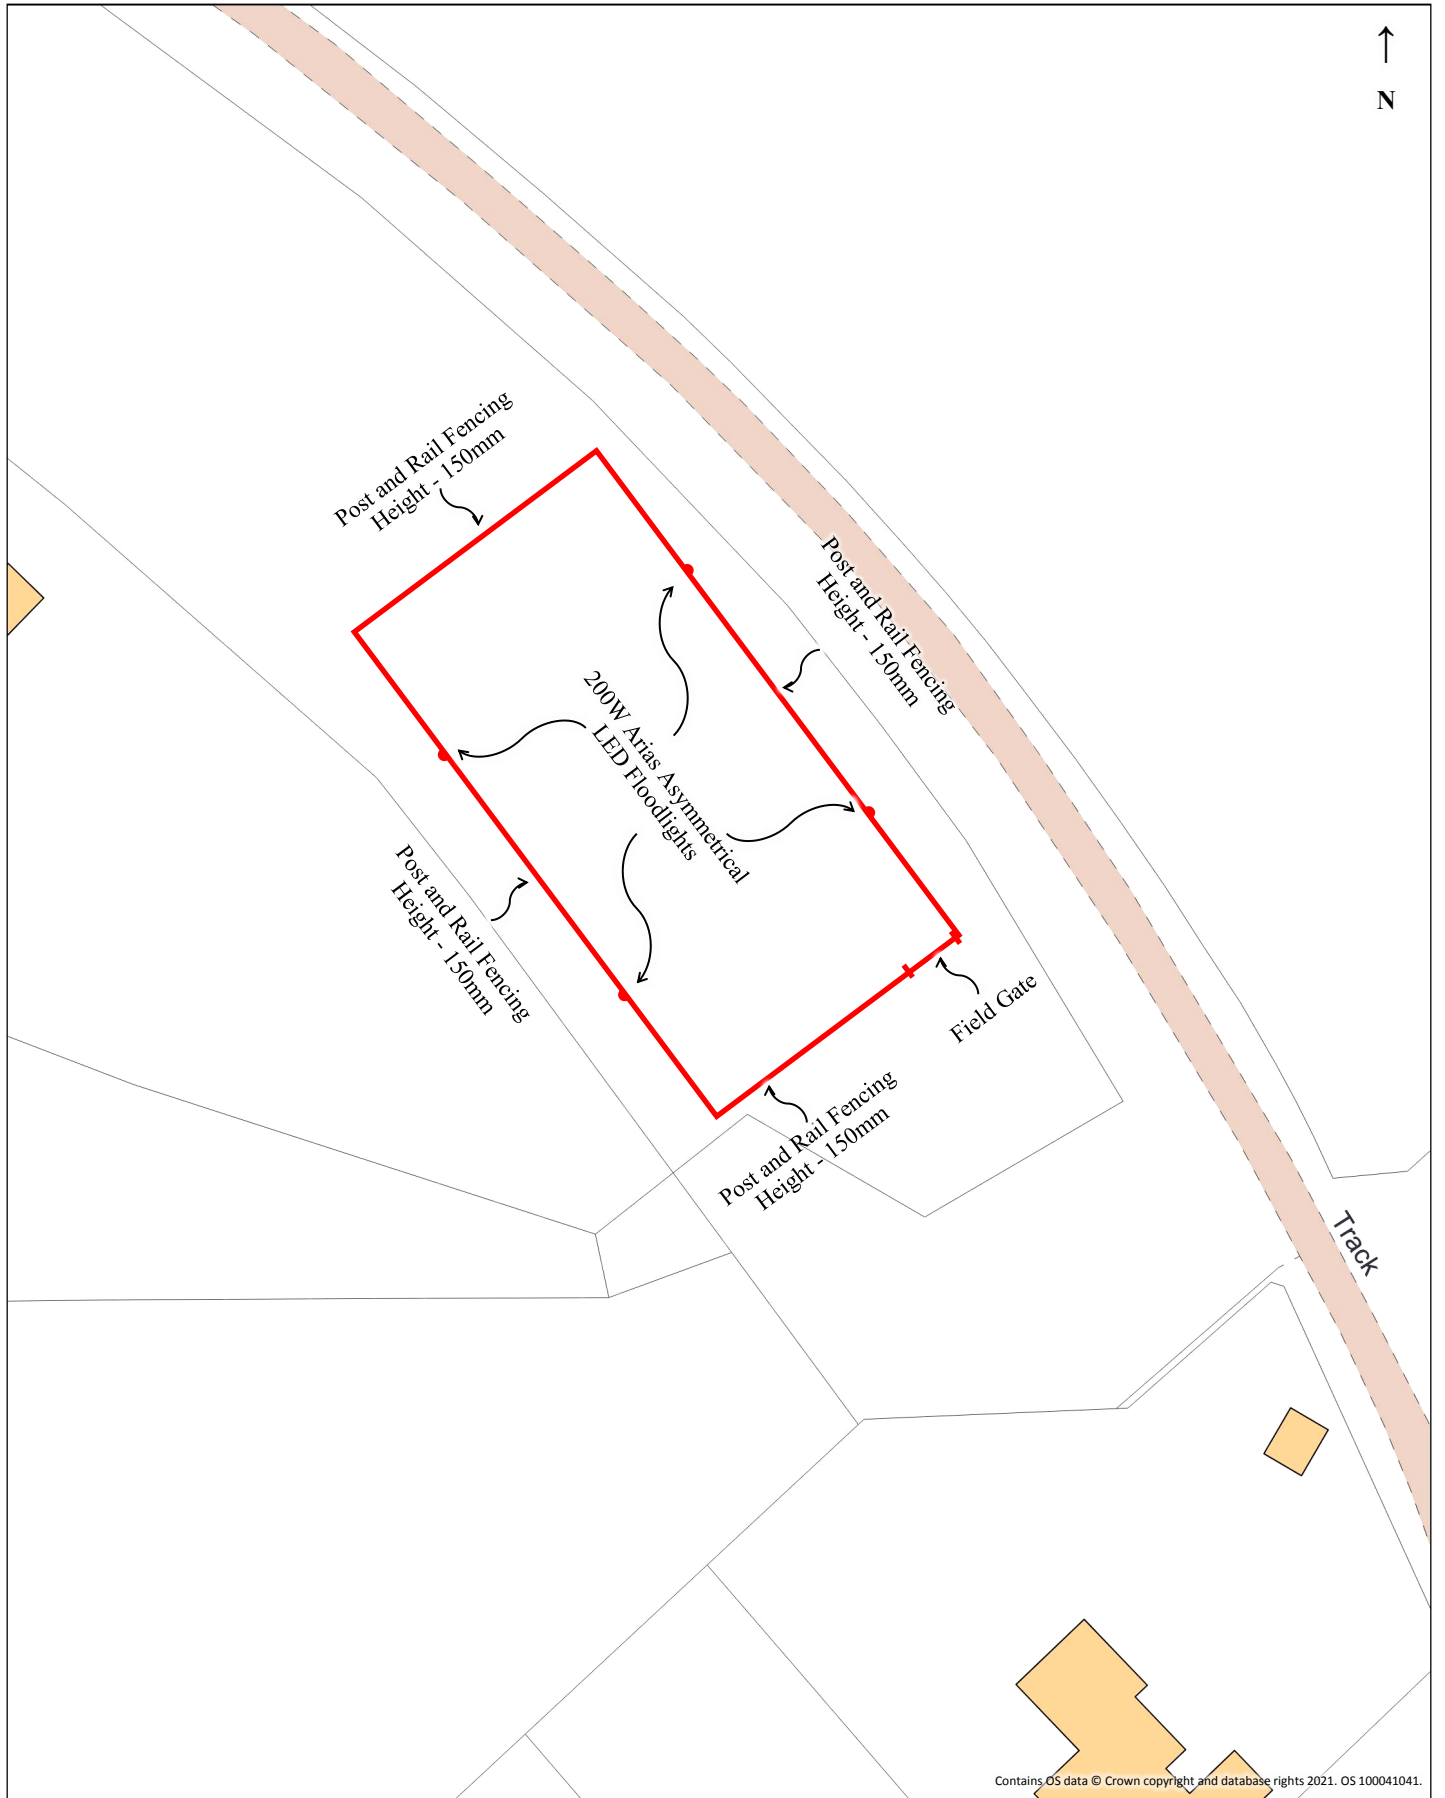

PROPOSED ALL-WEATHER EQUESTRIAN ARENA AT LUNDHILL FARM, HEMINGFIELD, BARNSELY S73 0PJ

Contains OS data © Crown copyright and database rights 2021. OS 100041041.

Scale 1:500

Projection: British National Grid