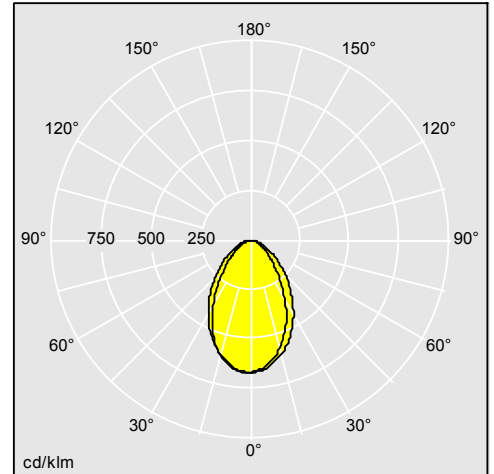

96264341

Material/Finish

Body: die-cast aluminium EN AB 47100 painted dark sanded grey close to RAL 7043
Front glass: tempered glass, 4mm thick
Fixing plate: polycarbonate
Fixing plate accessory: galvanised steel, painted dark sanded grey
Gasket: silicon
Screws: stainless steel

Installation/Mounting

Suitable for surface mounting on interior and exterior walls. Secure the polycarbonate fixing plate to the facade with 2 screws. Connect the mains supply to the connector. Finally complete Cesar with the aluminium body part via 4 grub screws. Possibility of through wiring installation.

Specification

To specify state:

Compact rectangular floodlight range for soft light effects on walls with 2 white colour temperatures and choice of 2 versions.

As Thorn Cesar Rectangular.