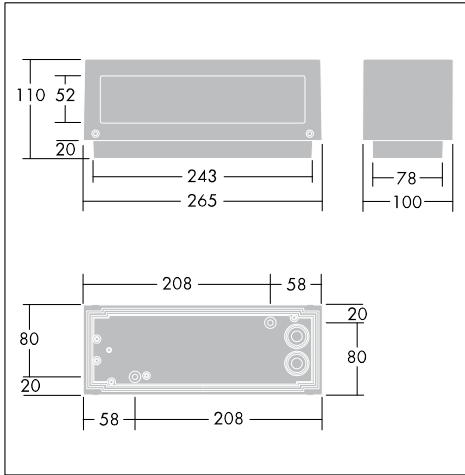

Cesar Rectangular

Compact LED floodlight providing outdoor and indoor wall light effects

- Compact, minimalist rectangular body easily integrates with indoor and outdoor façades
- Choice of 2 light effects for up/down installation in 2 colour temperatures
- All integral in a compact body
- Additional fixing plate for side wire entry when drilling through the wall is not possible

Photographs, line drawings and photometric data are representative only. For specific product detail please select an individual product.

96264341

Material/Finish

Body: die-cast aluminium EN AB 47100 painted dark sanded grey close to RAL 7043
 Front glass: tempered glass, 4mm thick
 Fixing plate: polycarbonate
 Fixing plate accessory: galvanised steel, painted dark sanded grey
 Gasket: silicon
 Screws: stainless steel

Installation/Mounting

Suitable for surface mounting on interior and exterior walls. Secure the polycarbonate fixing plate to the facade with 2 screws. Connect the mains supply to the connector. Finally complete Cesar with the aluminium body part via 4 grub screws. Possibility of through wiring installation.

Ordering Guide Supplied complete with LEDs

Description	ILCOS Code	Socket	Wt (kg)	SAP Code
Cesar Rectangular				
CESAR RECT 6L70 2WD 840	LED		2,2	96264340
CESAR RECT 3L70 1WD 840	LED		2,1	96264341
CESAR RECT 6L70 2WD 832	LED		2,2	96268563
CESAR RECT 3L70 1WD 832	LED		2,1	96268564
CESAR RECT METAL FIX PLATE			0,4	96268565