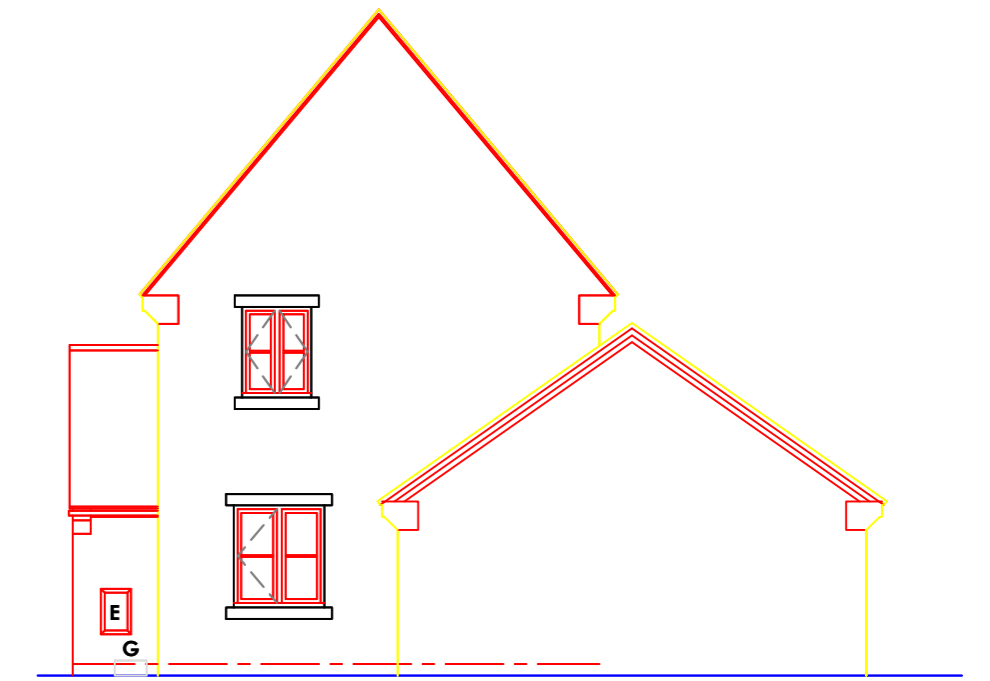

**FRONT ELEVATION
WITH GARAGE**

**REAR ELEVATION
WITH GARAGE**

**SIDE ELEVATION
WITH GARAGE**

**SIDE ELEVATION
WITH GARAGE**

**FRONT ELEVATION
WITHOUT GARAGE**

**REAR ELEVATION
WITHOUT GARAGE**

**SIDE ELEVATION
WITHOUT GARAGE**

**SIDE ELEVATION
WITHOUT GARAGE**

REV A 11-02-16 GARAGE ADDED
 Revision:
 Scale: 1:100 @A3
 Date: JAN 2016
 Drawn by:
 Project: DEVELOPMENT AT
 NEWSOME AVE
 WOMBWELL
 Title:
 Type C
 ELEVATIONS
 Drg No :15-126-C3 Rev : A