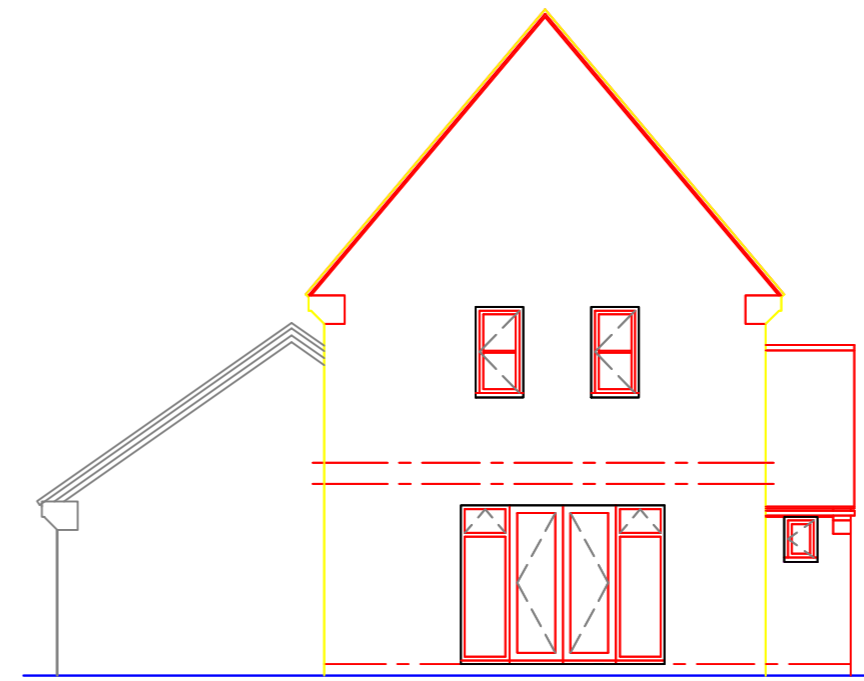

**FRONT ELEVATION
WITH GARAGE**

**REAR ELEVATION
WITH GARAGE**

**SIDE ELEVATION
WITH GARAGE**

**SIDE ELEVATION
WITH GARAGE**

**FRONT ELEVATION
WITHOUT GARAGE**

**REAR ELEVATION
WITHOUT GARAGE**

**SIDE ELEVATION
WITHOUT GARAGE**

**SIDE ELEVATION
WITHOUT GARAGE**

REV A 11-02-16 GARAGE ADDED
 Revision:
 Scale: 1:100 @A3
 Date: JAN 2016
 Drawn by:
 Project: DEVELOPMENT AT
 NEWSOME AVE
 WOMBWELL
 Title:
 Type C
 ELEVATIONS
 Drg No :15-126-C3 Rev : A