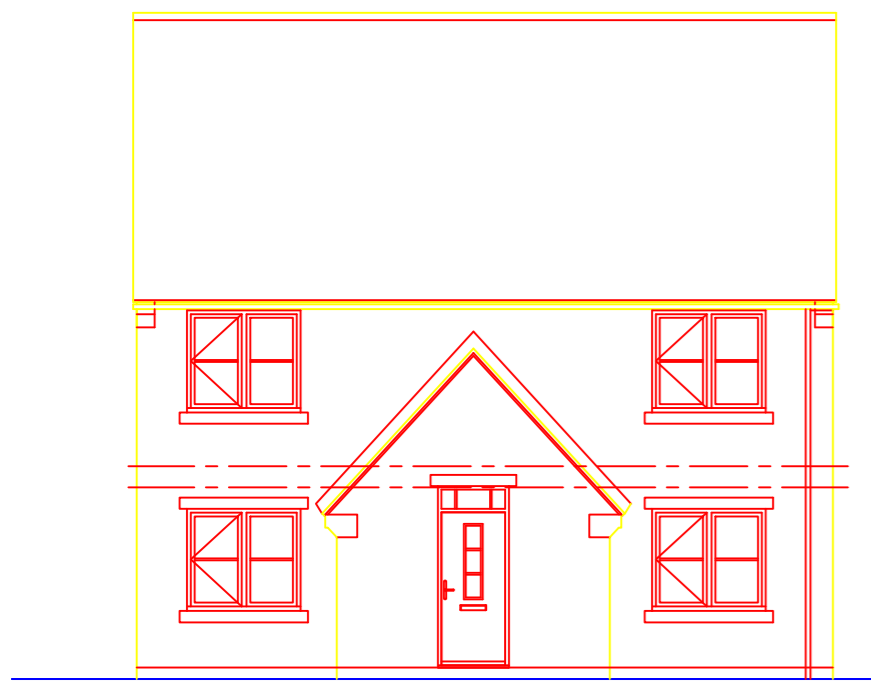

**FRONT ELEVATION
WITH GARAGE**

**REAR ELEVATION
WITH GARAGE**

**SIDE ELEVATION
WITH GARAGE**

**SIDE ELEVATION
WITH GARAGE**

**FRONT ELEVATION
WITHOUT GARAGE**

**REAR ELEVATION
WITHOUT GARAGE**

**SIDE ELEVATION
WITHOUT GARAGE**

**SIDE ELEVATION
WITHOUT GARAGE**

REV A 11-02-16 GARAGE ADDED
 Revision:
 Scale: 1:100 @A3
 Date: JAN 2016
 Drawn by:
 Project: DEVELOPMENT AT
 NEWSOME AVE
 WOMBWELL
 Title:
 Type C
 ELEVATIONS
 Drg No :15-126-C3 Rev : A