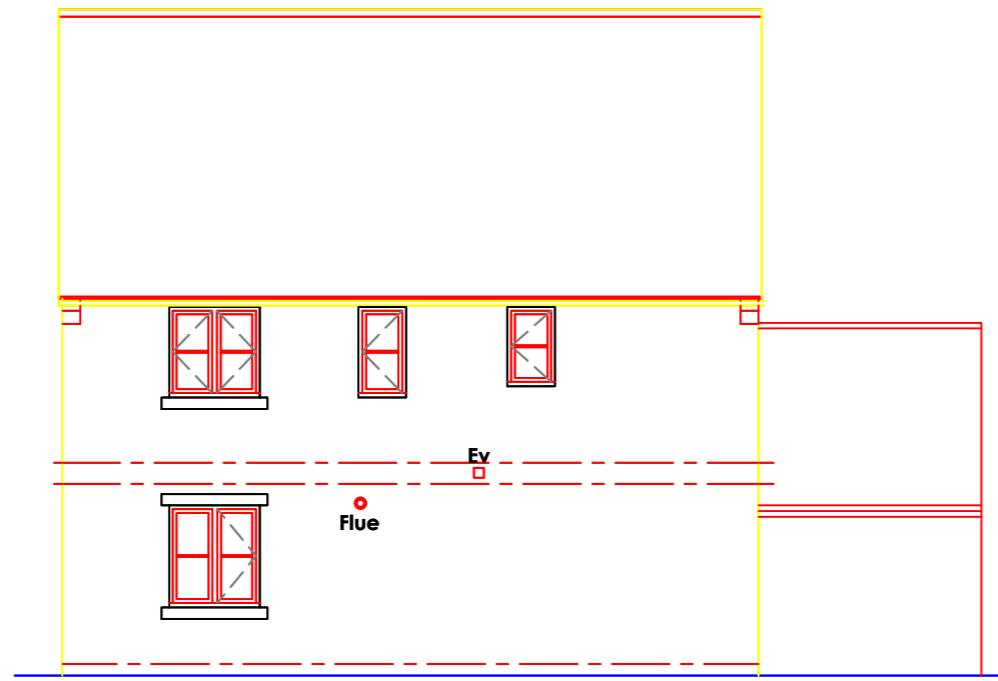

**FRONT ELEVATION
WITH GARAGE**

**REAR ELEVATION
WITH GARAGE**

**SIDE ELEVATION
WITH GARAGE**

**SIDE ELEVATION
WITH GARAGE**

**FRONT ELEVATION
WITHOUT GARAGE**

**REAR ELEVATION
WITHOUT GARAGE**

**SIDE ELEVATION
WITHOUT GARAGE**

**SIDE ELEVATION
WITHOUT GARAGE**

REV A 11-02-16 GARAGE ADDED
 Revision:
 Scale: 1:100 @A3
 Date: JAN 2016
 Drawn by:
 Project: DEVELOPMENT AT
 NEWSOME AVE
 WOMBWELL
 Title:
 Type C
 ELEVATIONS
 Drg No :15-126-C3 Rev : A