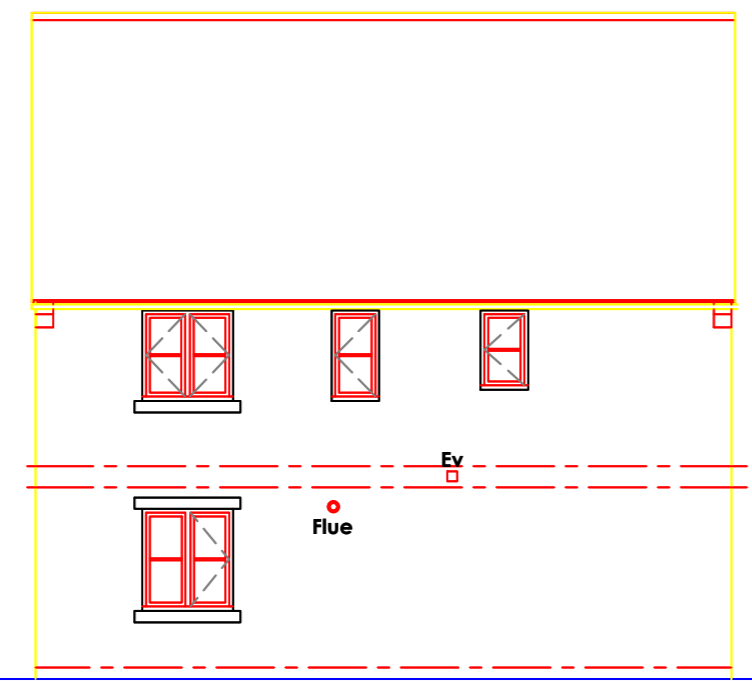

**FRONT ELEVATION
WITH GARAGE**

**REAR ELEVATION
WITH GARAGE**

**SIDE ELEVATION
WITH GARAGE**

**SIDE ELEVATION
WITH GARAGE**

**FRONT ELEVATION
WITHOUT GARAGE**

**REAR ELEVATION
WITHOUT GARAGE**

**SIDE ELEVATION
WITHOUT GARAGE**

**SIDE ELEVATION
WITHOUT GARAGE**

REV A 11-02-16 GARAGE ADDED
 Revision:
 Scale: 1:100 @A3
 Date: JAN 2016
 Drawn by:
 Project: DEVELOPMENT AT
 NEWSOME AVE
 WOMBWELL
 Title:
 Type C
 ELEVATIONS
 Drg No :15-126-C3 Rev : A