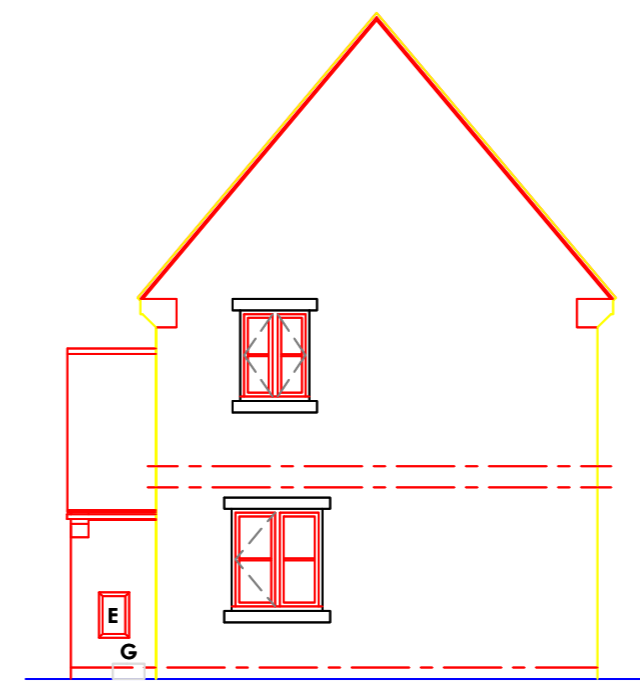

**FRONT ELEVATION
WITH GARAGE**

**REAR ELEVATION
WITH GARAGE**

**SIDE ELEVATION
WITH GARAGE**

**SIDE ELEVATION
WITH GARAGE**

**FRONT ELEVATION
WITHOUT GARAGE**

**REAR ELEVATION
WITHOUT GARAGE**

**SIDE ELEVATION
WITHOUT GARAGE**

**SIDE ELEVATION
WITHOUT GARAGE**

REV A 11-02-16 GARAGE ADDED
 Revision:
 Scale: 1:100 @A3
 Date: JAN 2016
 Drawn by:
 Project: DEVELOPMENT AT
 NEWSOME AVE
 WOMBWELL
 Title:
 Type C
 ELEVATIONS
 Drg No :15-126-C3 Rev : A