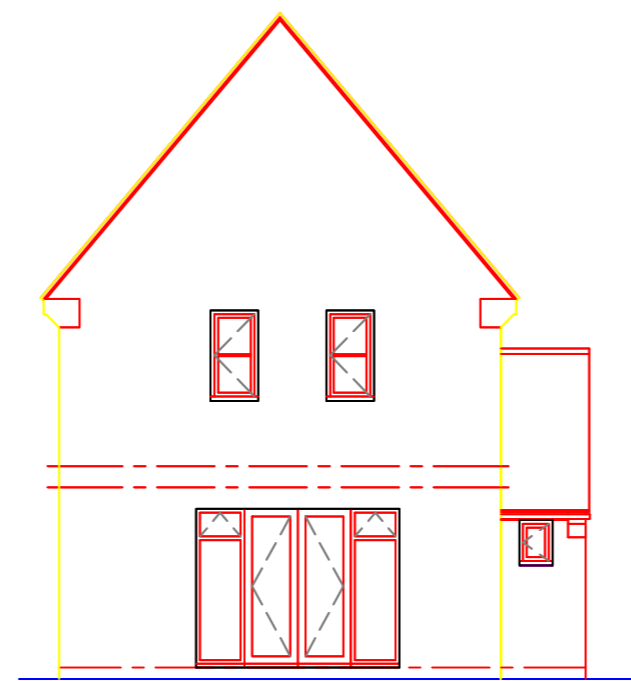

**FRONT ELEVATION
WITH GARAGE**

**REAR ELEVATION
WITH GARAGE**

**SIDE ELEVATION
WITH GARAGE**

**SIDE ELEVATION
WITH GARAGE**

**FRONT ELEVATION
WITHOUT GARAGE**

**REAR ELEVATION
WITHOUT GARAGE**

**SIDE ELEVATION
WITHOUT GARAGE**

**SIDE ELEVATION
WITHOUT GARAGE**

REV A 11-02-16 GARAGE ADDED
 Revision:
 Scale: 1:100 @A3
 Date: JAN 2016
 Drawn by:
 Project: DEVELOPMENT AT
 NEWSOME AVE
 WOMBWELL
 Title:
 Type C
 ELEVATIONS
 Drg No :15-126-C3 Rev : A