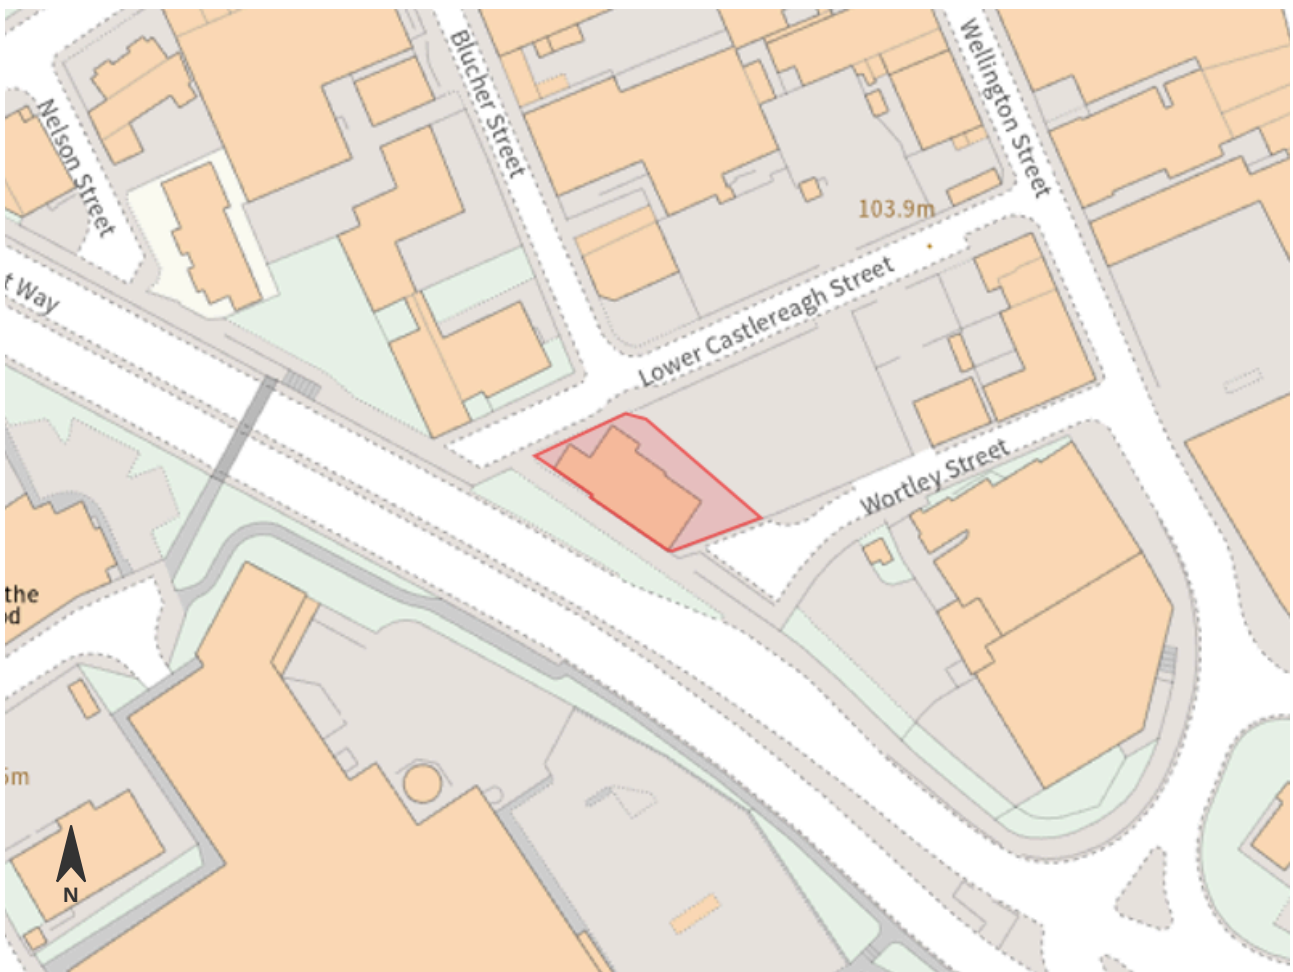

Location Plan

Address: the Mill, 10 Lower Castlereagh Street, Barnsley, S70 1AR

Document Reference no.:
#3701

Scale 1:1,250

© Crown copyright and database rights 2026
Ordnance Survey AC0000872527