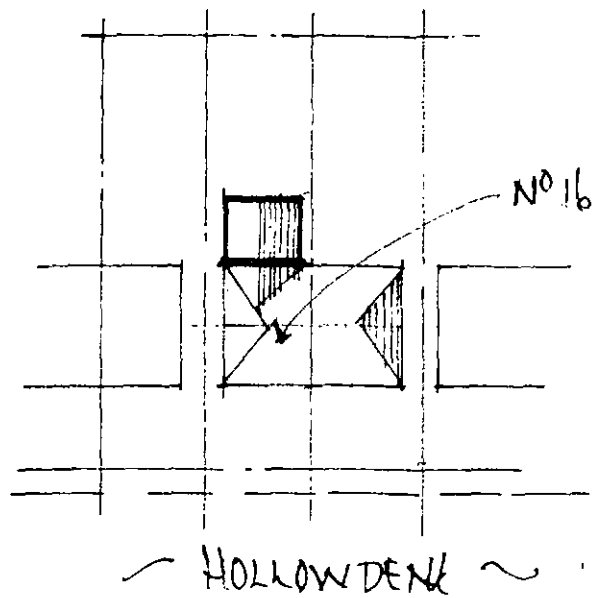

Block Plan.
1:500
16 HOLLOWDENE
GAWBER.
BARNSELEY.
575 2ND.