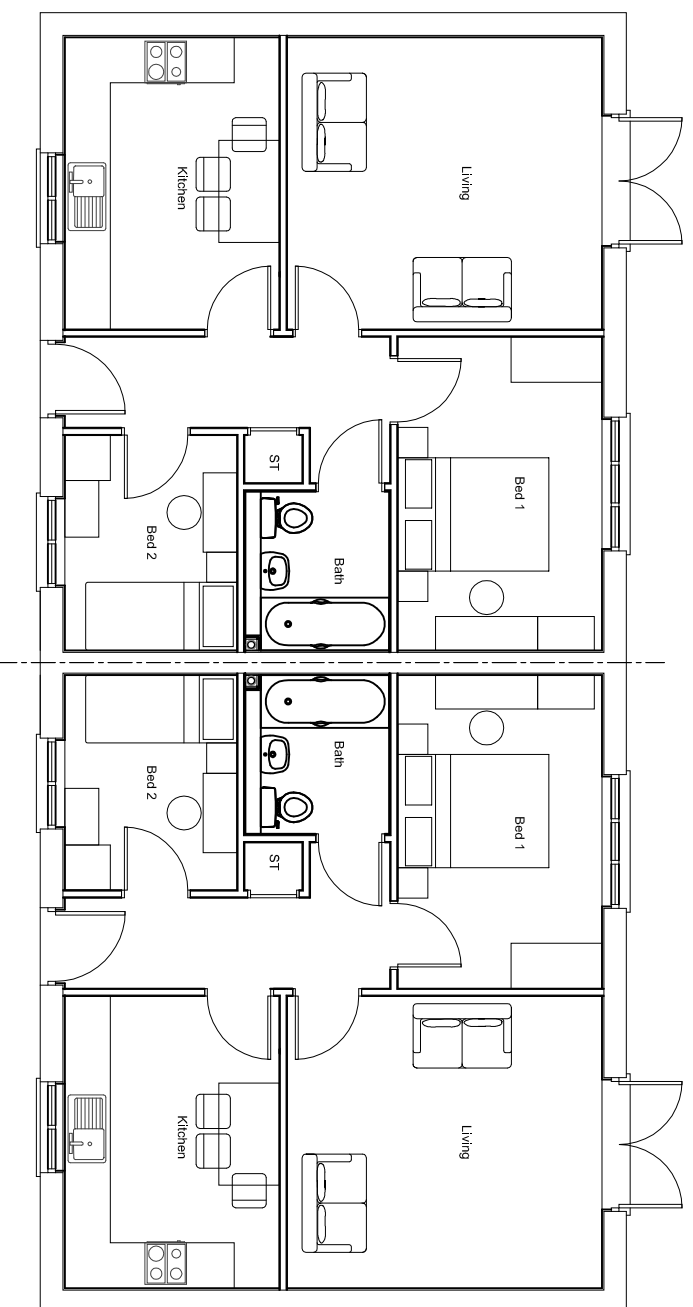

Front Elevation

Rear Elevation

Side Elevation

**PERSIMMON**

Together, we make a home

Persimmon Homes West Yorkshire

Tel: 0113 2409726

Fax: 0113 2408967

3 Hepton Court,

York Road,

Leeds,

LS9 6PW

**THE WILLOW (BUNGALOW)**

**Drawing  
Number**

600-WILL-2

**Scale**

1:100

**Drawn By** NSR

**JULY 13**