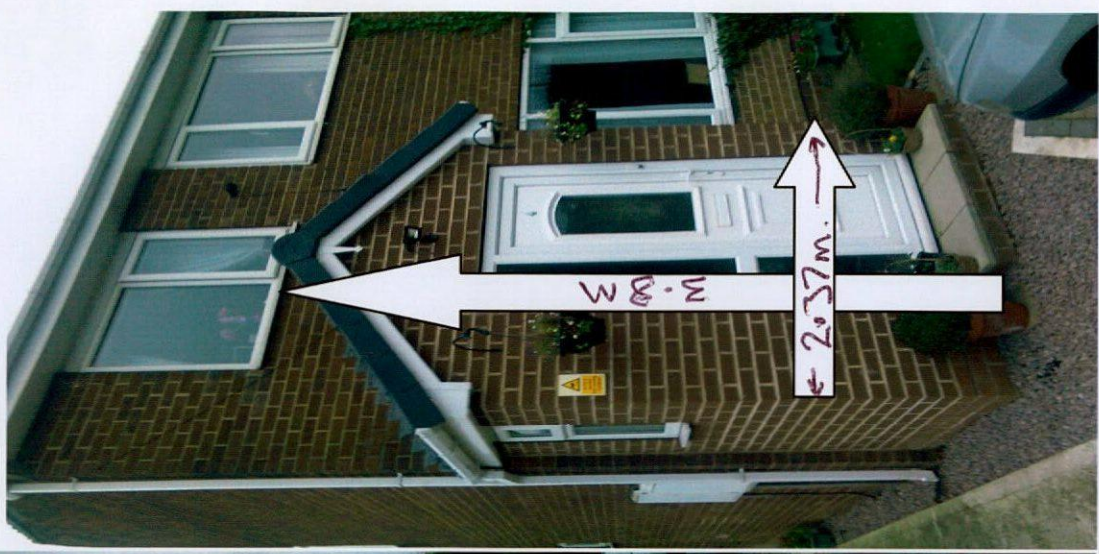

(Porch)

4 Blakeley Close

S71 1XN

INTERNAL FLOOR AREA IS:-
 1.75m x 1.1m