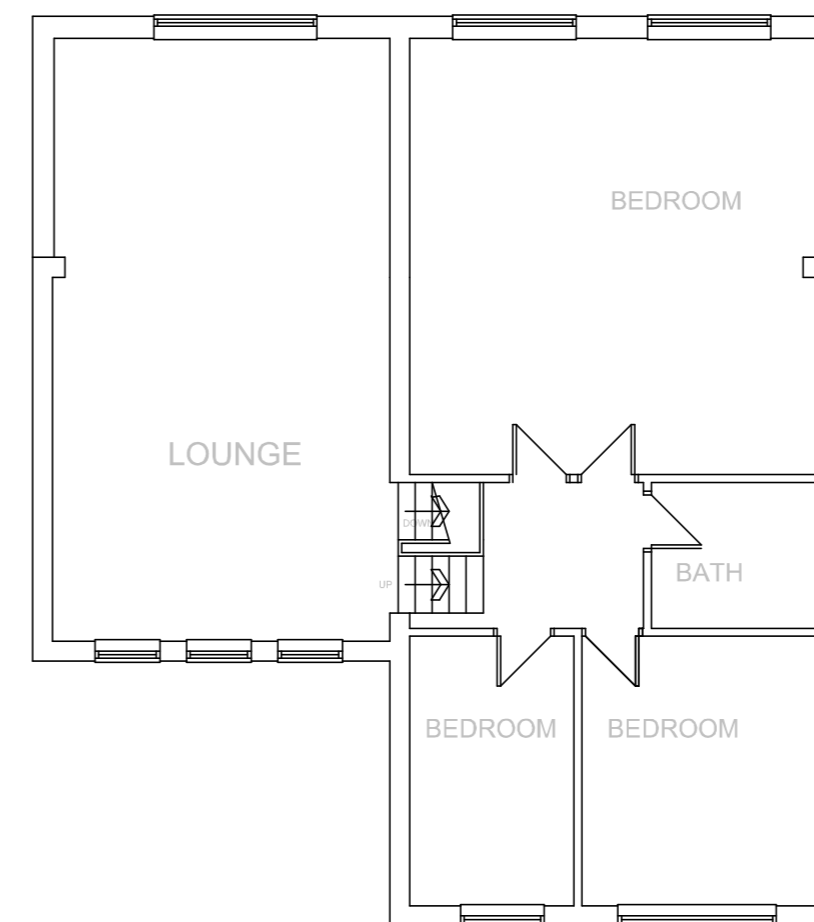

FRONT ELEVATION

REAR ELEVATION

SIDE ELEVATION

SIDE ELEVATION

GROUND FLOOR PLAN

FIRST FLOOR PLAN

Mr & Mrs M BRAZIER
 PROPOSED LOFT CONVERSION
 3 COLSTER CLOSE
 POGMOOR
 BARNSELEY S75 2LR
 EXISTING PLANS & ELEVATIONS
 1:100 @ A2 JULY 22