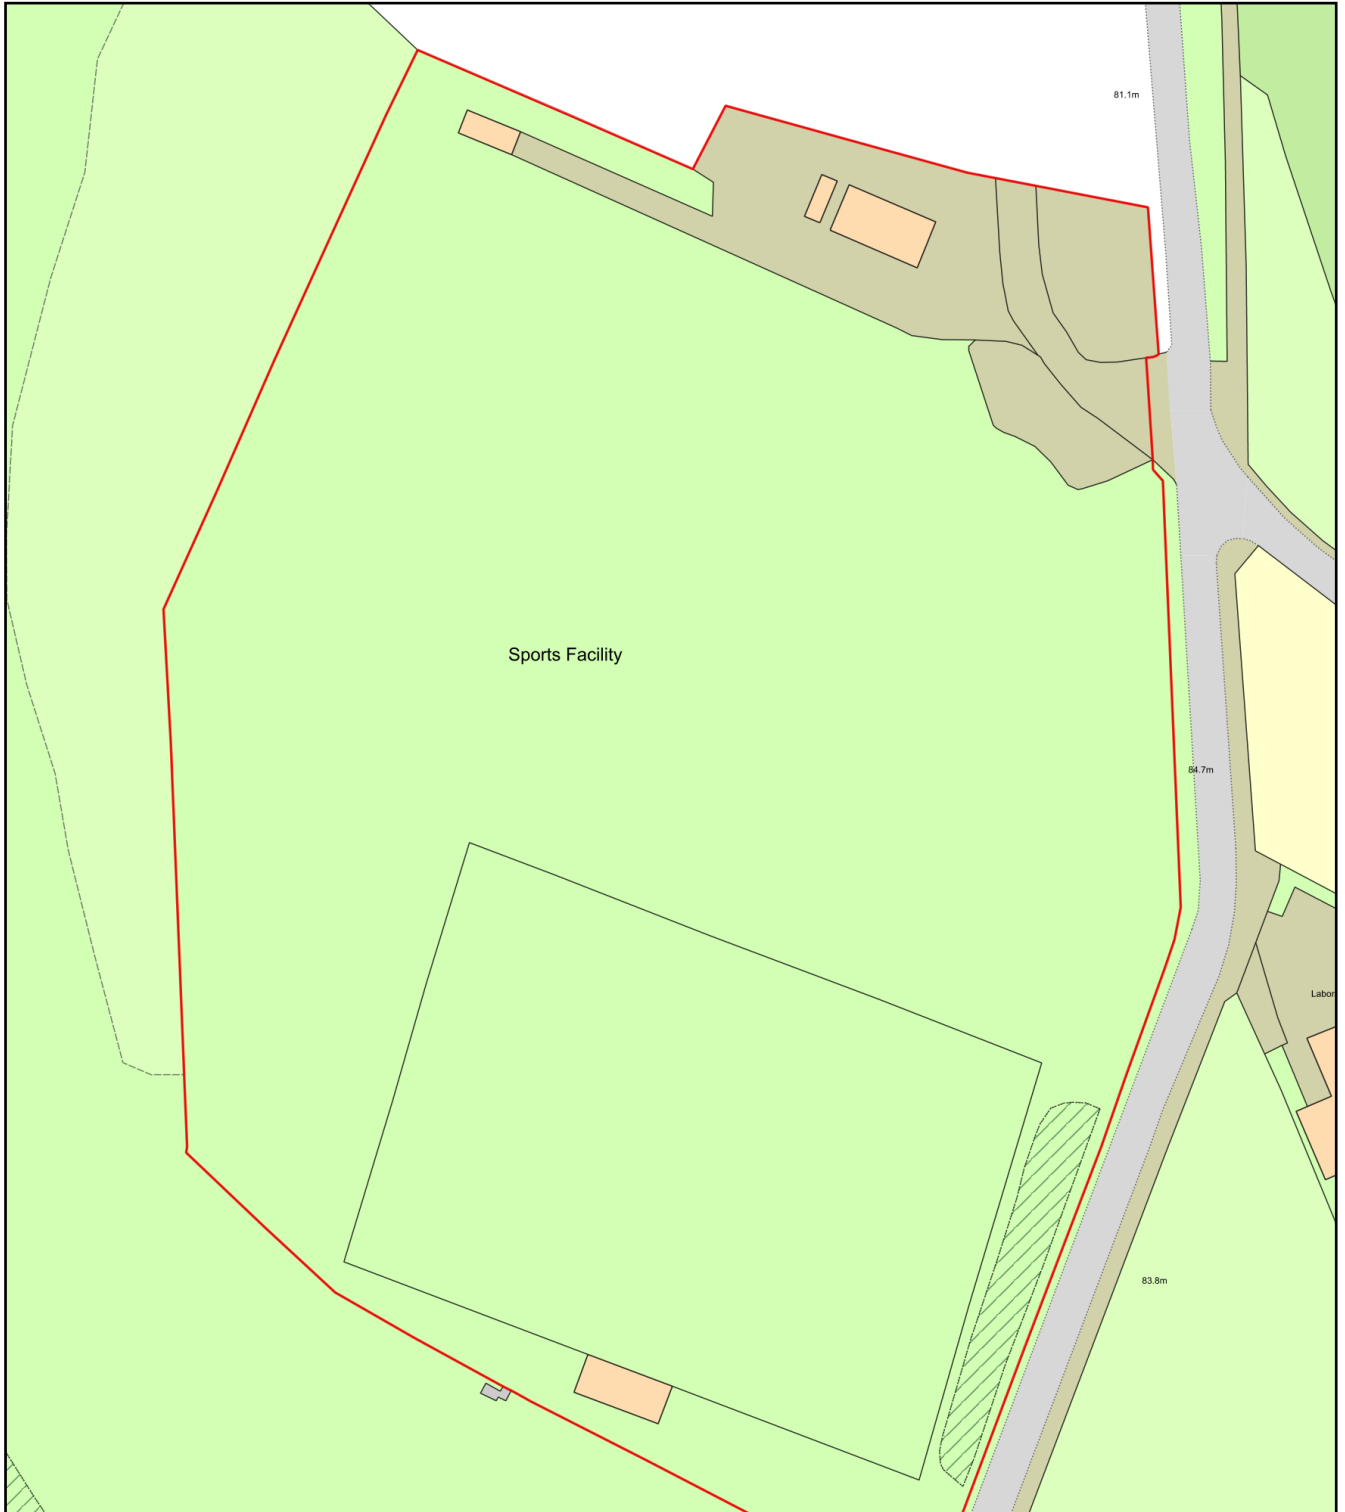

WOOLEY COLLIERY CRICKET CLUB

Plan Produced for: **PLANNING APPLICATION**

Date Produced: 08 Sep 2022

Plan Reference Number: TQRQM22251081651902

Scale: 1:1250 @ A4