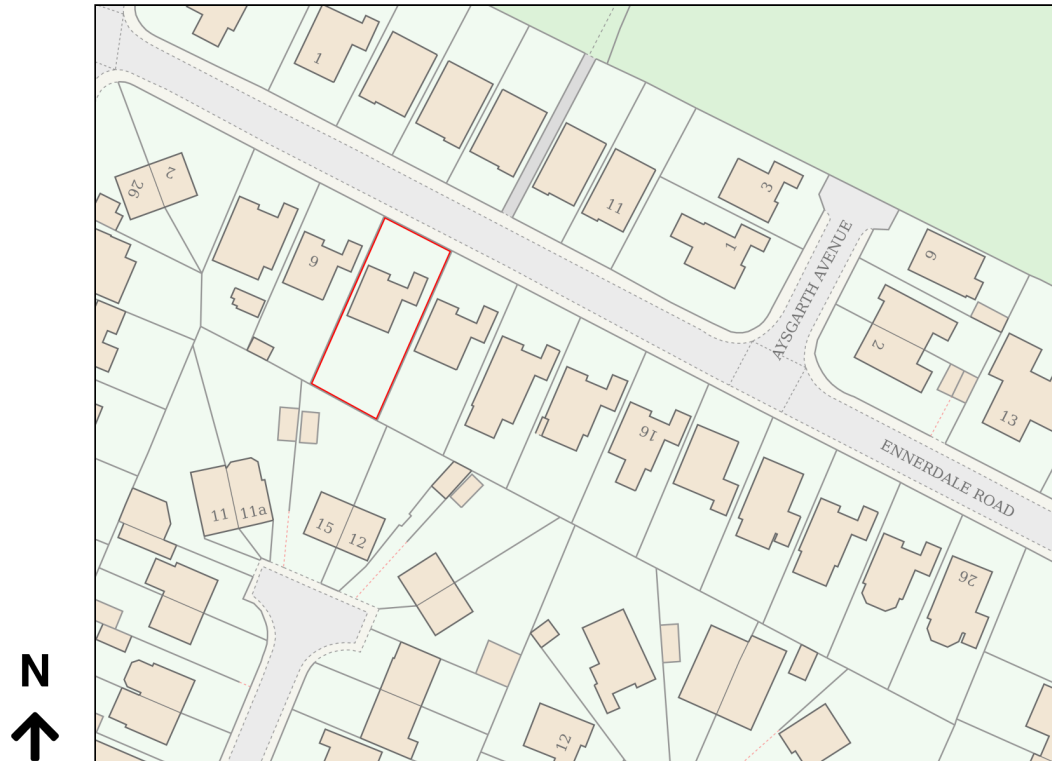

Location Plan

Site Address: 8, Ennerdale Road, Ardsley, Barnsley, S71 5DZ

Date Produced: 11-Feb-2026

Scale: 1:1250 @A4

Planning Portal Reference: PP-14694000v1