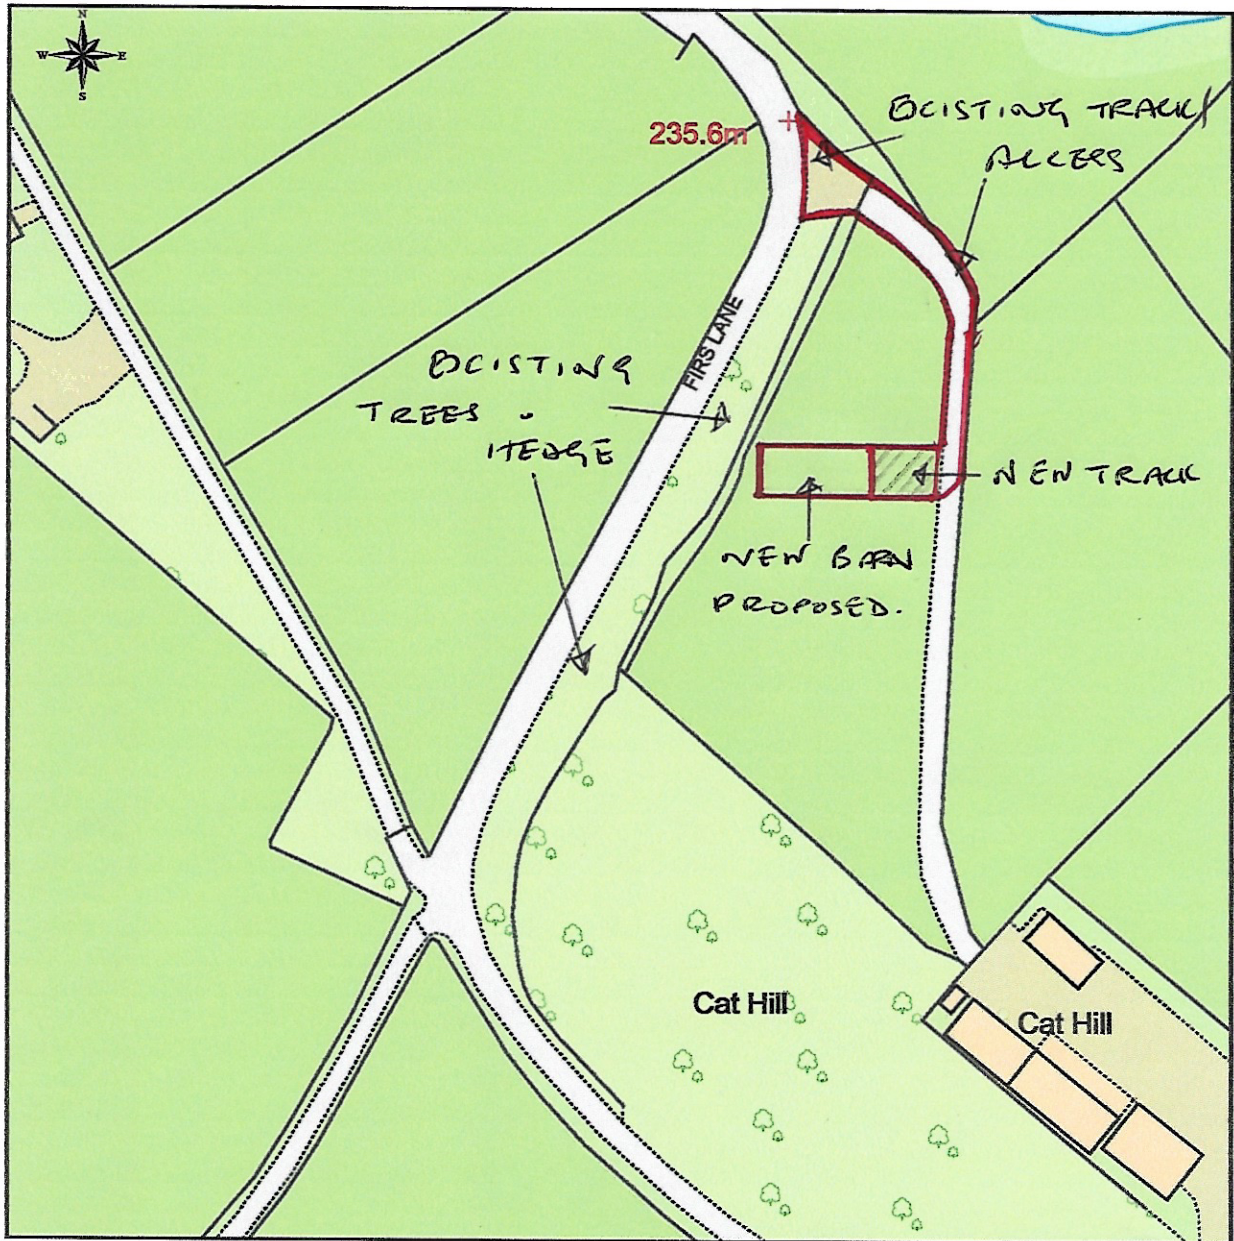

Location Plan

This Plan includes the following Licensed Data: OS MasterMap Colour PDF Location Plan by the Ordnance Survey National Geographic Database and incorporating surveyed revision available at the date of production. Reproduction in whole or in part is prohibited without the prior permission of Ordnance Survey. The representation of a road, track or path is no evidence of a right of way. The representation of features, as lines is no evidence of a property boundary. © Crown copyright and database rights, 2022. Ordnance Survey 0100031673

0m 20m 40m 60m 80m 100m

Scale: 1:1250, paper size: A4

Planning Application for Storage Barn

Cat Hill Livery
Cawthorne View
Firs Lane
Hoylandswaine
Sheffield S36 7JG

Prepared by Sally-Ann Tinsley BSc LLdip PgC Ag Law
Equine Commercial-Legal
www.equineplanningconsultants.com

emapsite™
plans