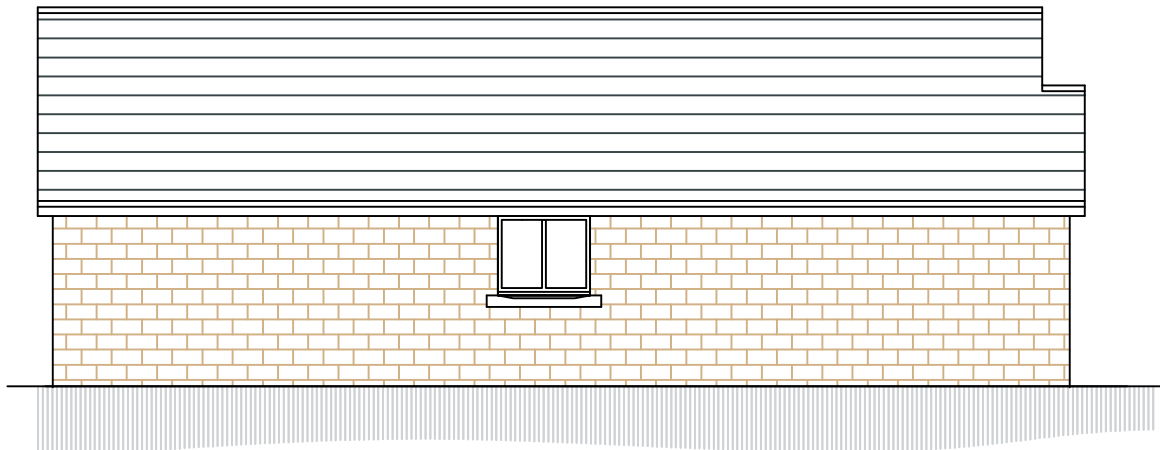

SOUTH WEST ELEVATION

SOUTH EAST ELEVATION

NORTH EAST ELEVATION

NORTH WEST ELEVATION

PLAN

		OFFICE ONE, DRILL HALL, 11 EASTGATE, BARNSELEY, S70 2EU		Phone: 01226 208482 Email: info@whiteagus.co.uk Web: www.whiteagus.co.uk	
Project: RESIDENTIAL DEVELOPMENT AT ROYSTON W.M.C. CHURCH STREET ROYSTON, BARNSELEY			Client: AVEY HOMES LTD		
Drawing Title: PLANS AND ELEVATIONS PLOT 3			Date: JUNE 2024	Scale: 1:100 @ A3	
Ref. 23-227		Dwg. No. 03		Rev. B	
Date	Suffix	Description	Date	Suffix	Description
19/07/2024 12-02-25	A	REVISED TO ELECTRIC CABLE POSITION SITE PLAN REMOVED			