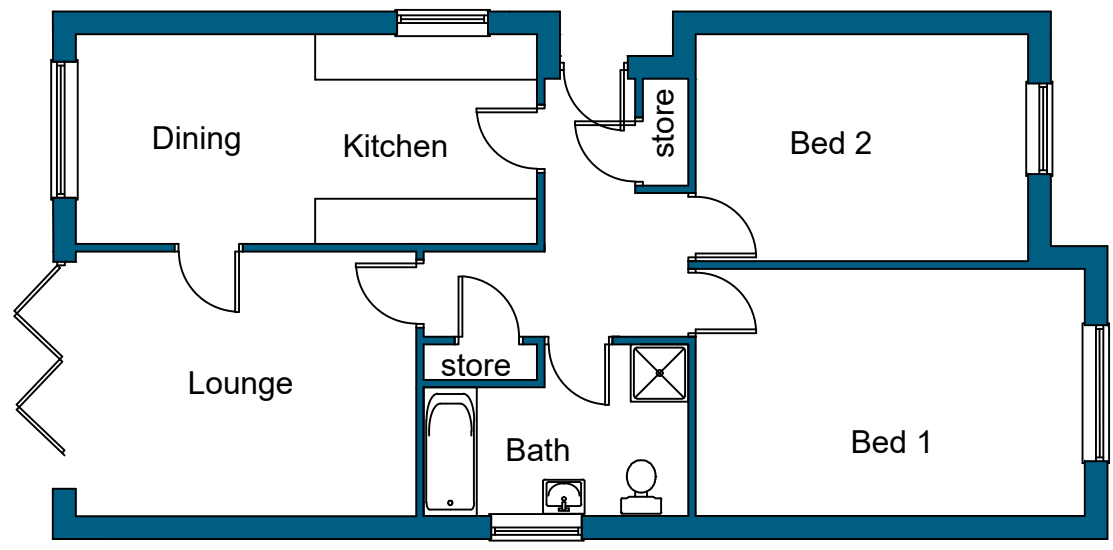

SOUTH WEST ELEVATION

SOUTH EAST ELEVATION

NORTH EAST ELEVATION

NORTH WEST ELEVATION

PLAN

		OFFICE ONE, DRILL HALL, 11 EASTGATE, BARNSELEY, S70 2EU		Phone: 01226 208482 Email: info@whiteagus.co.uk Web: www.whiteagus.co.uk	
Project: RESIDENTIAL DEVELOPMENT AT ROYSTON W.M.C. CHURCH STREET ROYSTON, BARNSELEY			Client: AVEY HOMES LTD		
Drawing Title: PLANS AND ELEVATIONS PLOT 3			Date: JUNE 2024	Scale: 1:100 @ A3	
Ref. 23-227		Dwg. No. 03		Rev. B	
Date	Suffix	Description	Date	Suffix	Description
19/07/2024 12-02-25	A	REVISED TO ELECTRIC CABLE POSITION SITE PLAN REMOVED			