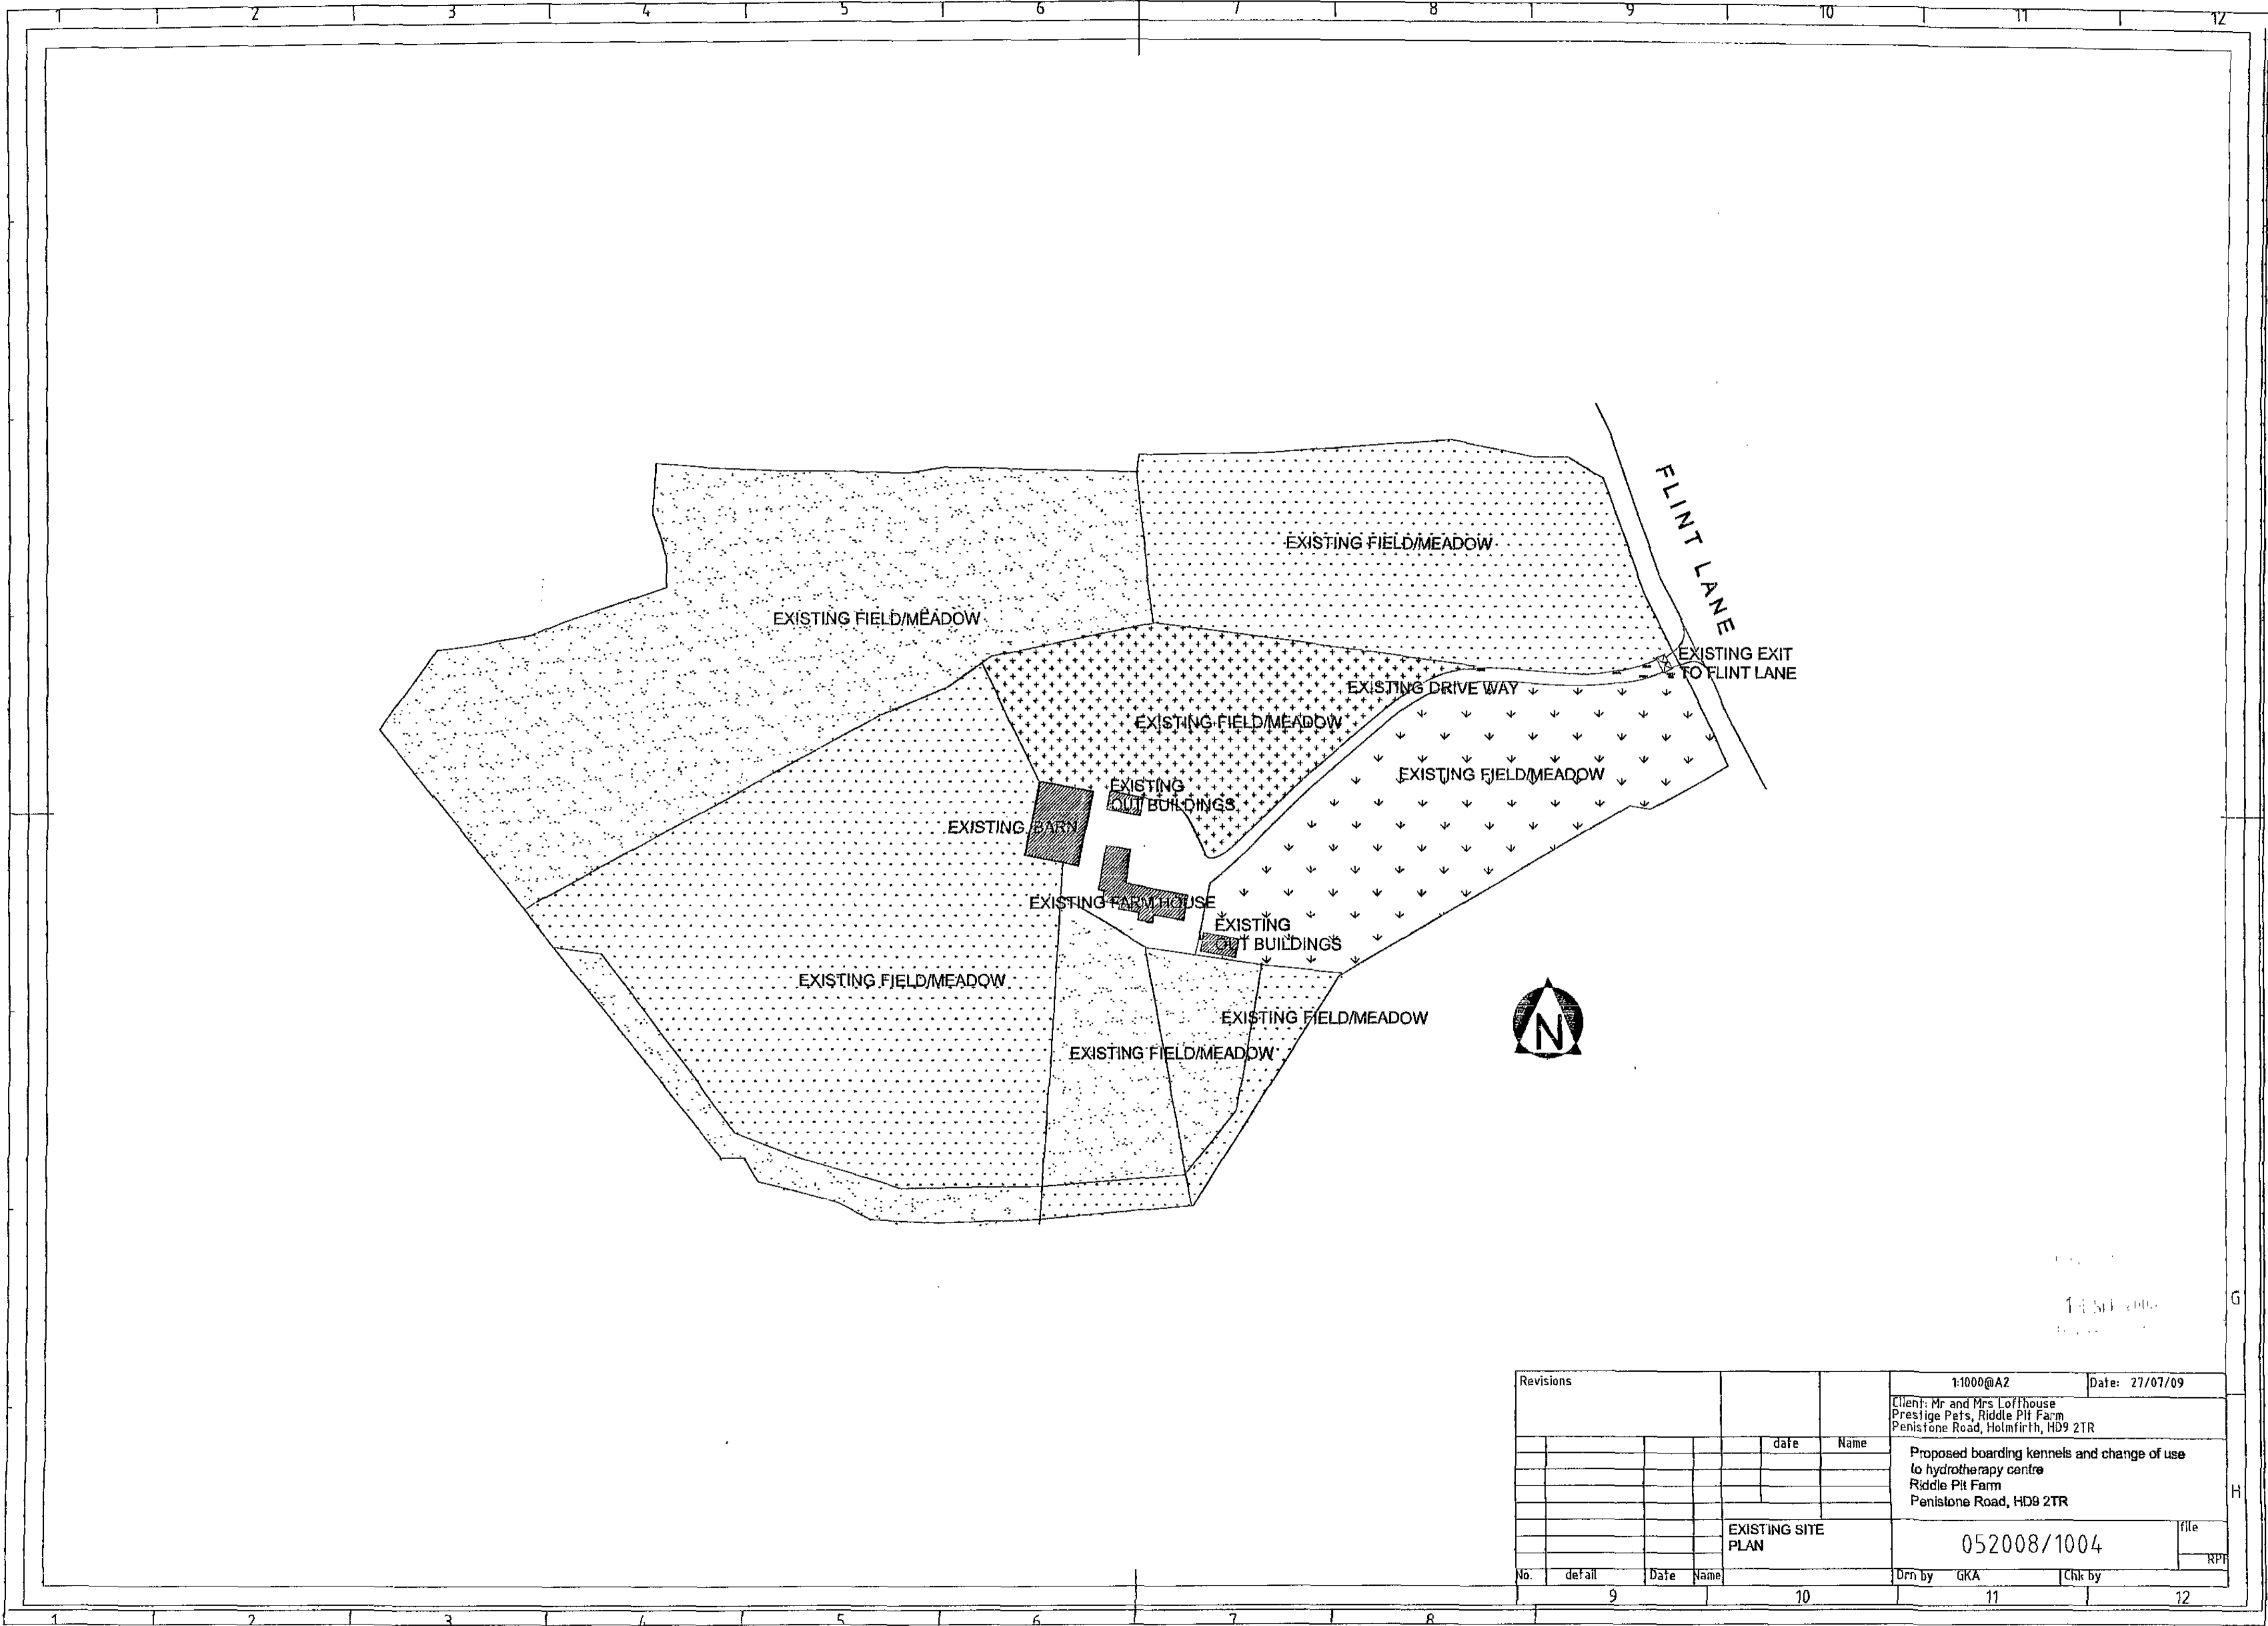

Revisions		1:1000@A2		Date: 27/07/09
		Client: Mr and Mrs Lofthouse Prestige Pets, Riddle Pit Farm Penistone Road, Holmfirth, HD9 2TR		
		Proposed boarding kennels and change of use to hydrotherapy centre Riddle Pit Farm Penistone Road, HD9 2TR		
		EXISTING SITE PLAN		file
		052008/1004		RPT
No.	detail	Date	Name	Drn by GKA
				Chk by

Revisions		Scale	Date
No.	detail	1:200@A2	27/07/09
		Client: Mr and Mrs Loffhouse Prestige Pets, Riddle Pit Farm Penistone Road, Holmfirth, HD9 2TR	
		Proposed boarding kennels and change of use to hydrotherapy centre Riddle Pit Farm Penistone Road, HD9 2TR	
		PROPOSED SITE SECTIONS AND ROOF PLAN	file RP8
		052008/1002	
		Drn by GKA	Chk by