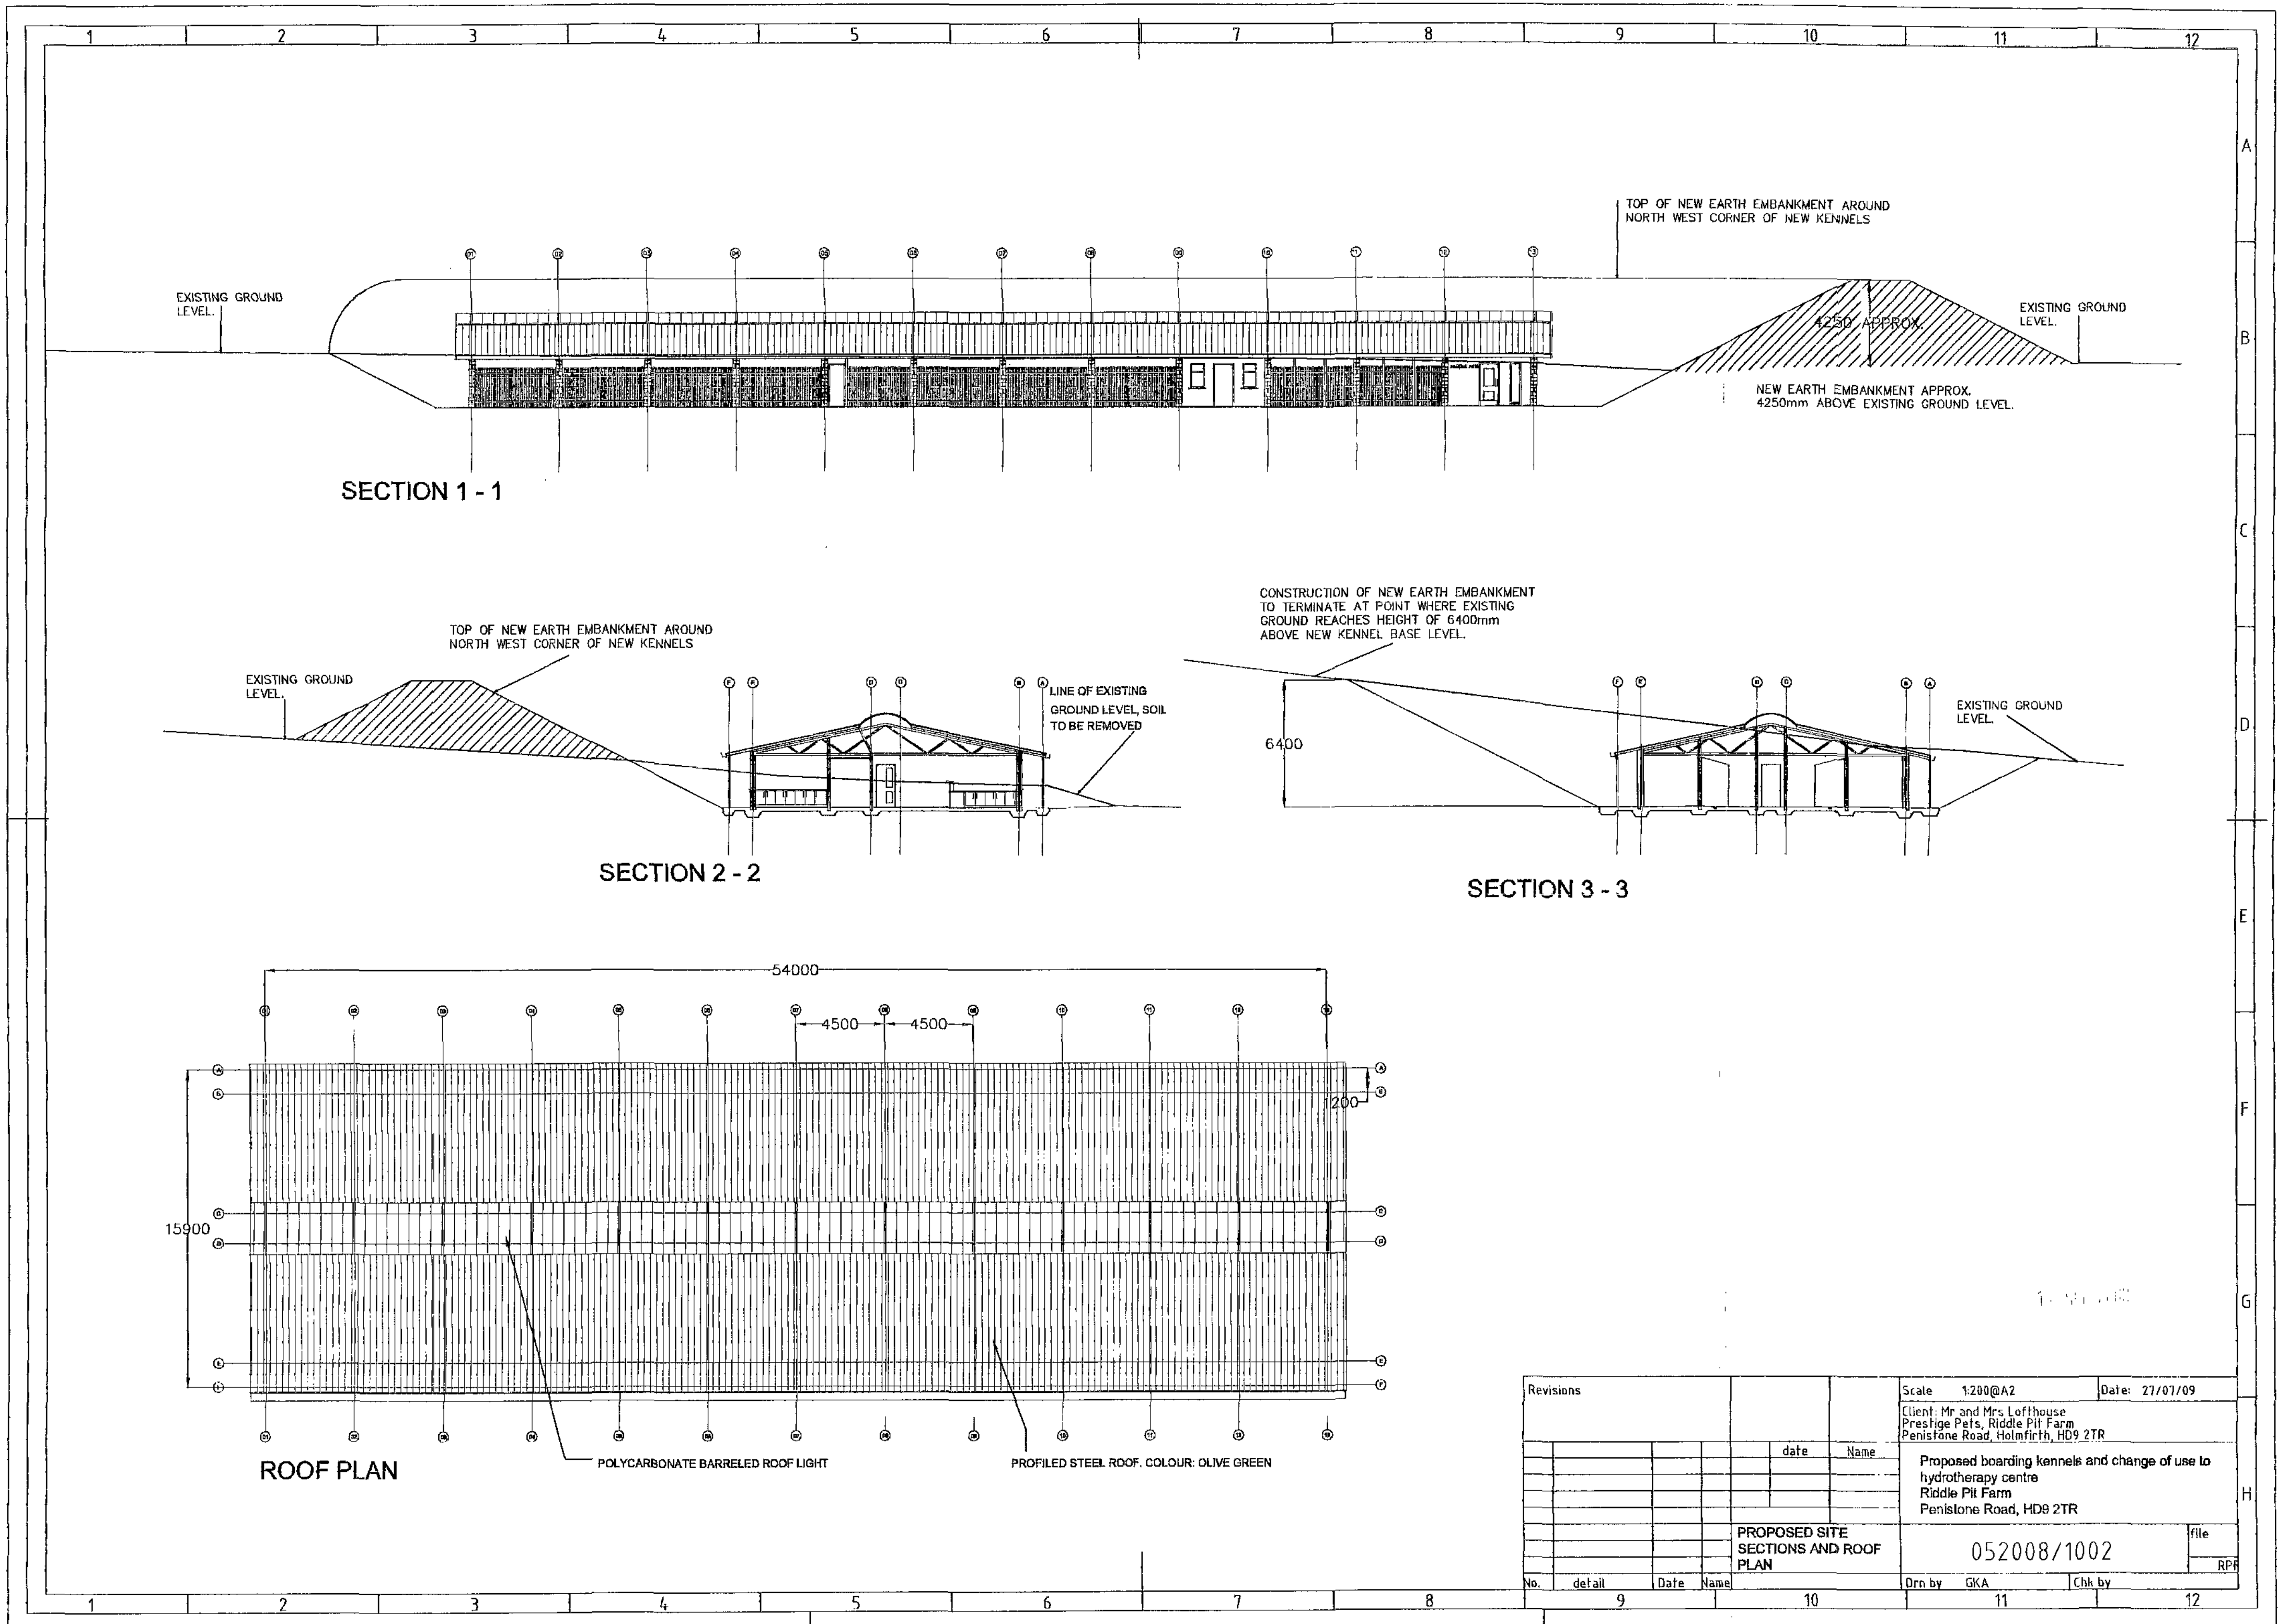

Revisions		1:1000@A2		Date: 27/07/09
		Client: Mr and Mrs Lofthouse Prestige Pets, Riddle Pit Farm Penistone Road, Holmfirth, HD9 2TR		
		Proposed boarding kennels and change of use to hydrotherapy centre Riddle Pit Farm Penistone Road, HD9 2TR		
		EXISTING SITE PLAN		file
		052008/1004		RPT
No.	detail	Date	Name	Drn by GKA
				Chk by

Revisions		Scale	Date
No.	detail	1:200@A2	27/07/09
		Client: Mr and Mrs Loffhouse Prestige Pets, Riddle Pit Farm Penistone Road, Holmfirth, HD9 2TR	
		Proposed boarding kennels and change of use to hydrotherapy centre Riddle Pit Farm Penistone Road, HD9 2TR	
		PROPOSED SITE SECTIONS AND ROOF PLAN	file RP8
		052008/1002	
		Drn by GKA	Chk by