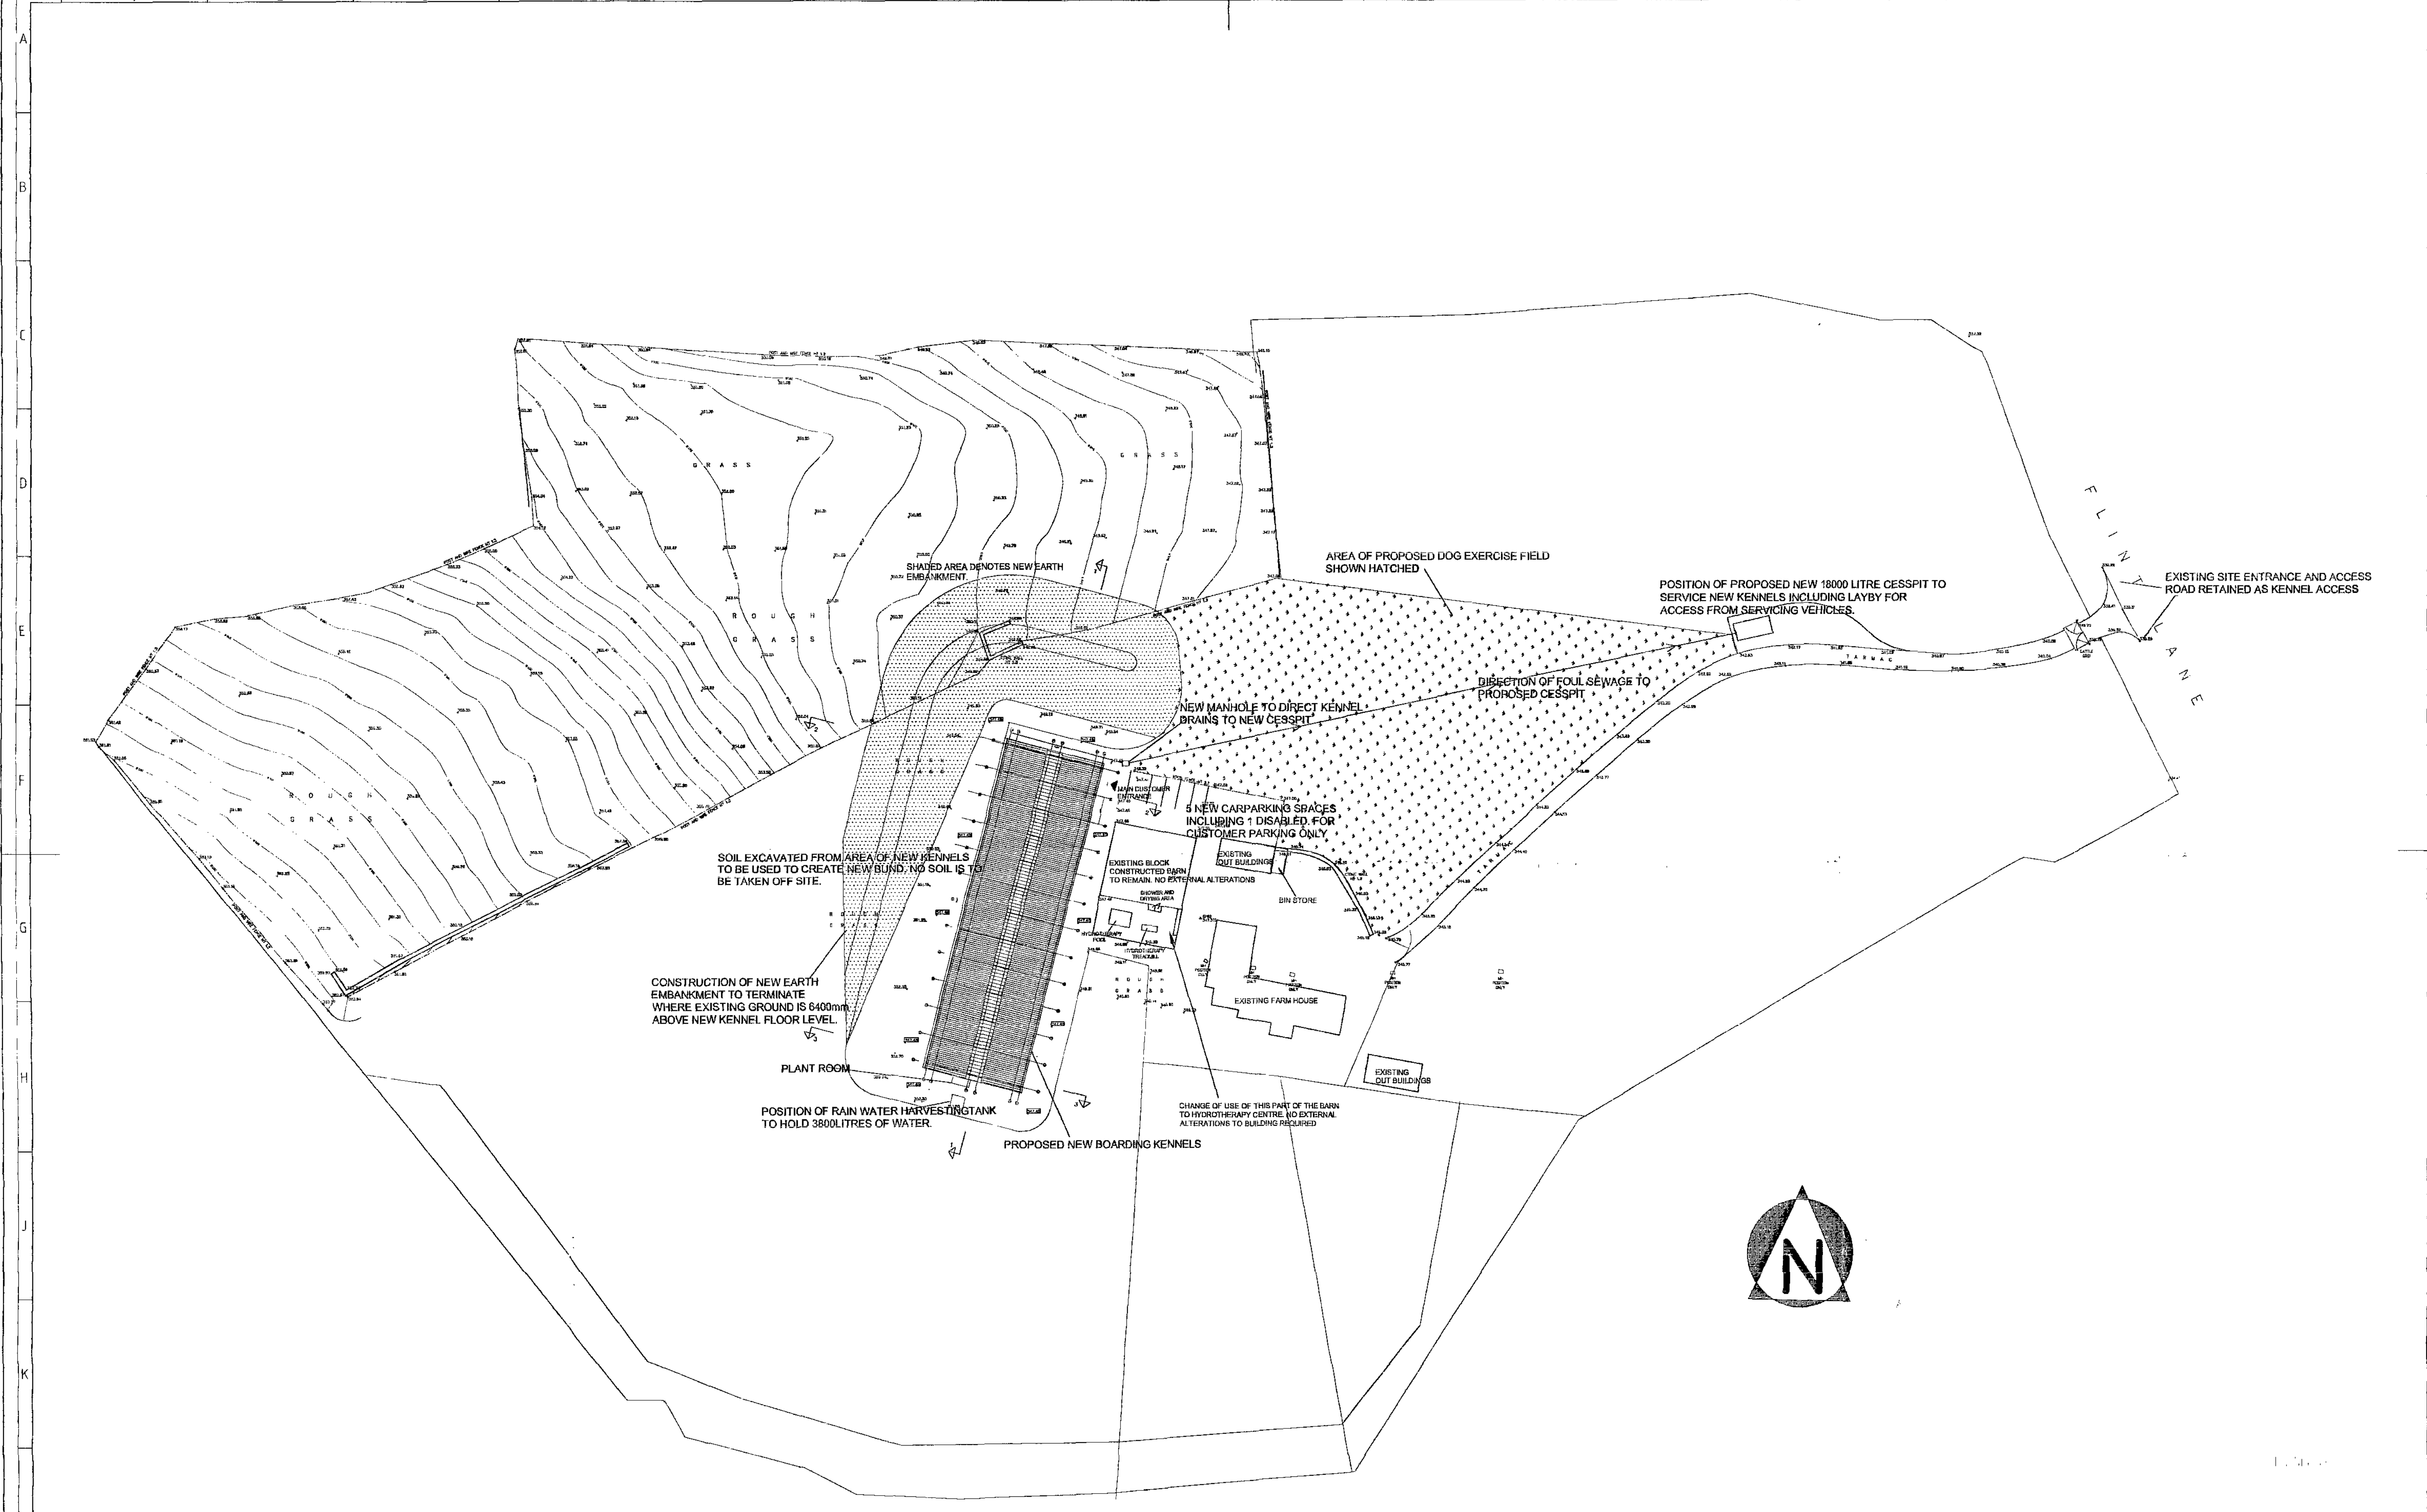

Revisions		1:1000@A2		Date: 27/07/09
		Client: Mr and Mrs Lofthouse Prestige Pets, Riddle Pit Farm Penistone Road, Holmfirth, HD9 2TR		
		Proposed boarding kennels and change of use to hydrotherapy centre Riddle Pit Farm Penistone Road, HD9 2TR		
		EXISTING SITE PLAN		file
		052008/1004		RPT
No.	detail	Date	Name	Drn by GKA
				Chk by

Revisions		Scale	Date
No.	detail	1:200@A2	27/07/09
		Client: Mr and Mrs Loffhouse Prestige Pets, Riddle Pit Farm Penistone Road, Holmfirth, HD9 2TR	
		Proposed boarding kennels and change of use to hydrotherapy centre Riddle Pit Farm Penistone Road, HD9 2TR	
		PROPOSED SITE SECTIONS AND ROOF PLAN	file RP8
		052008/1002	
		Drn by GKA	Chk by

Revisions			Scale	Date
			1:500@A1	27/07/09
			Client: Mr and Mrs Loffhouse Prestige Pets, Riddle Pit Farm Penistone Road, Holmfirth, HD9 2TR	
			Proposed boarding kennels and change of use to hydrotherapy centre Riddle Pit Farm Penistone Road, HD9 2TR	
			052008/1003	file
			Drn by GKA	Chk by RPF
No.	detail	Date	Name	