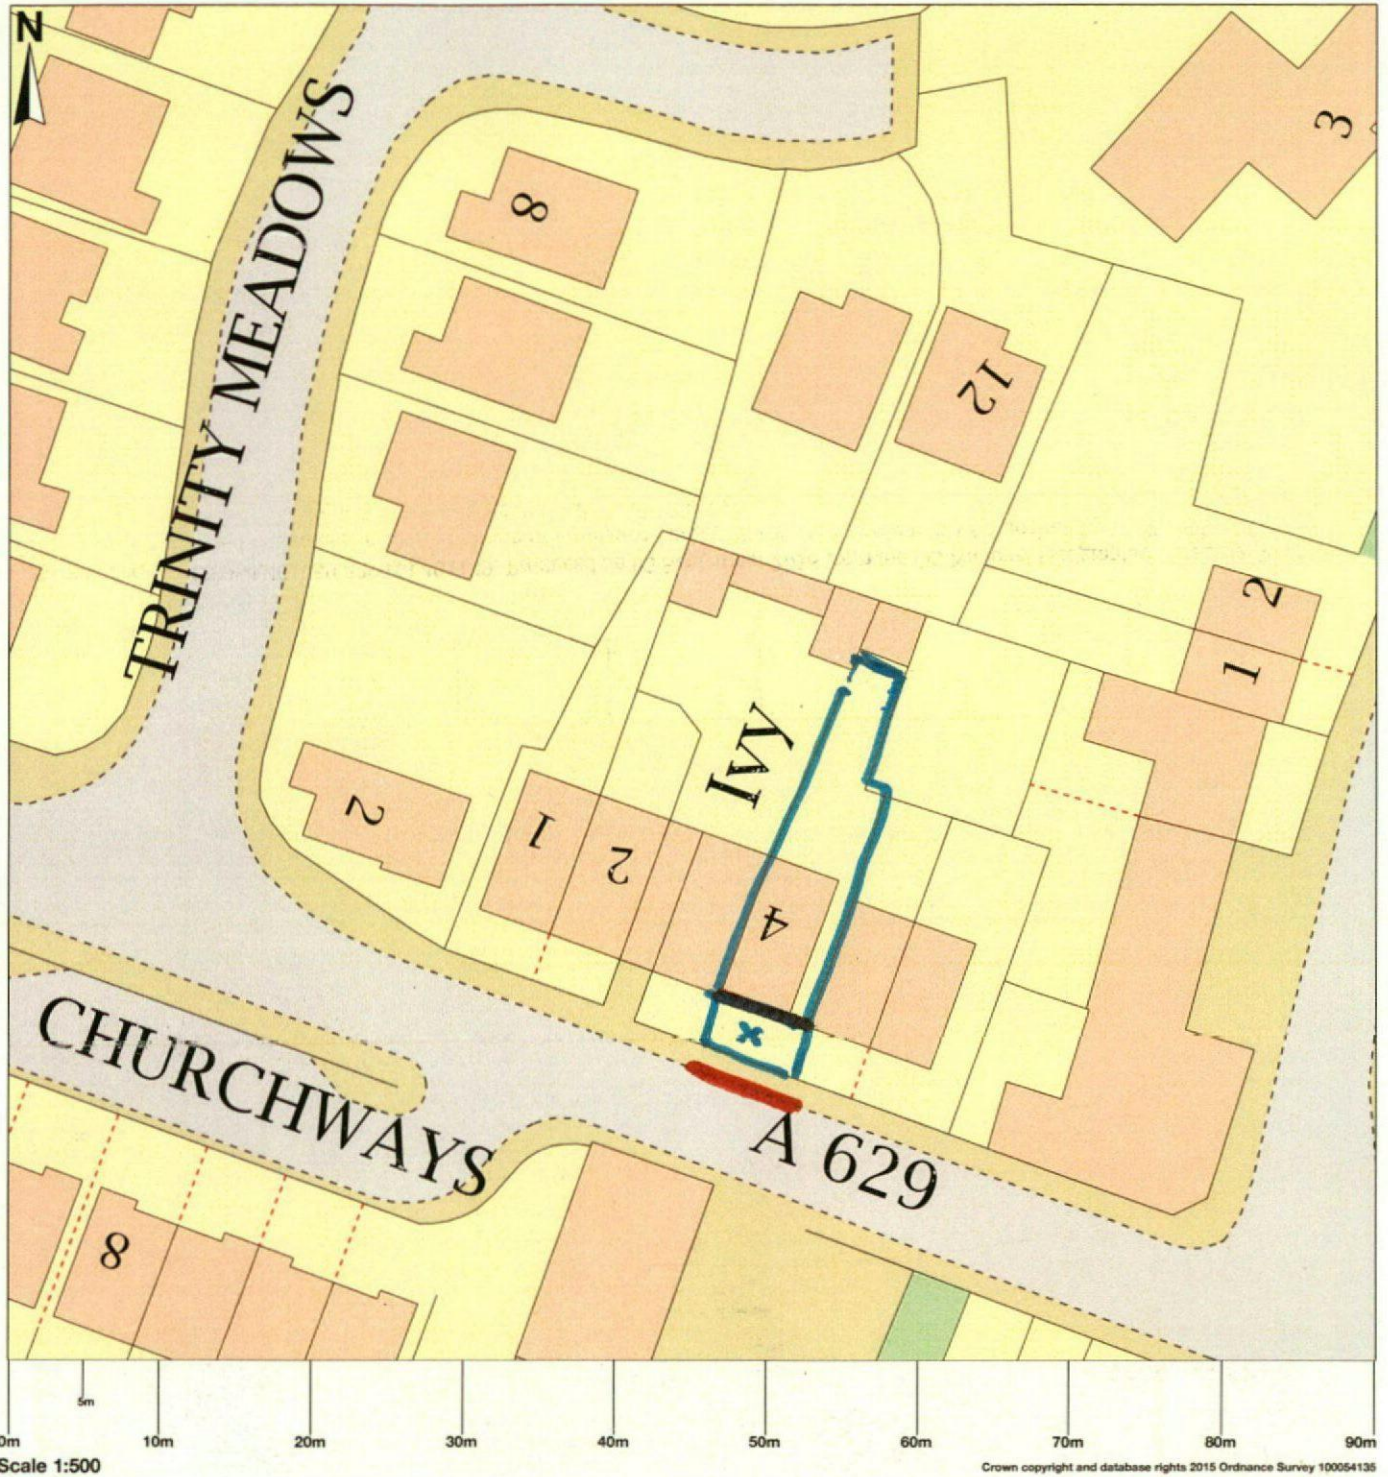

4 Ivy Bank, Halifax Road, Thurgoland, Sheffield, S35 7AL

Map area bounded by: 428954,401059 429044,401149. Produced on 05 September 2018 from the OS National Geographic Database. Reproduction in whole or part is prohibited without the prior permission of Ordnance Survey. © Crown copyright 2018. Supplied by UKPlanningMaps.com a licensed OS partner (100054135). Unique plan reference: b90b/277746/378348